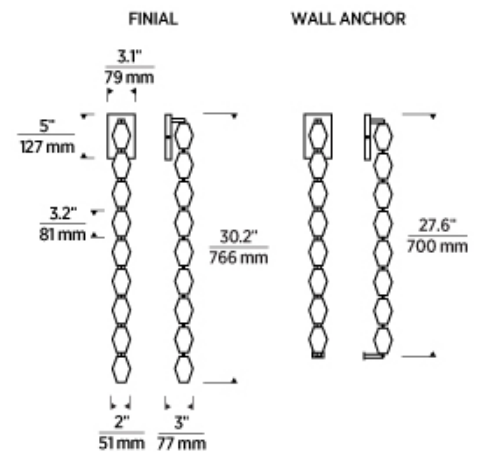

700WSCLR _____

JOB NAME _____

NOTES _____

COLLIER 28 WALL SCONCE

VISUAL COMFORT & Co.

SPECIFICATIONS

PRIMARY MATERIAL	Aluminum or Brass
SHADE MATERIAL	Crystal
NET WEIGHT	8 lbs
HEIGHT	27.6in
WIDTH	3in
LENGTH	3.1in
MIN. EXTENSION FROM WALL	3in
UP LIGHT / DOWN LIGHT / BOTH?	
WET LISTED	
DAMP LISTED	
DRY LISTED	
UP / DOWN	
HORIZONTAL / VERTICAL	
WALL / CEILING MOUNT	
GENERAL LISTING	ETL Listed
ADA COMPLIANT	
INCLUDES	