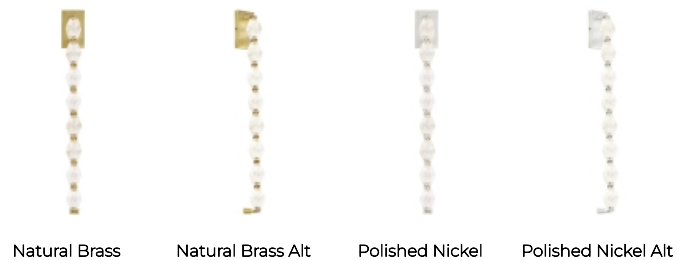

COLLIER 28 WALL SCONCE

VISUAL COMFORT & Co.

PRODUCT FEATURES

- From the brand formerly known as Tech Lighting
- Solid faceted crystal manufactured in Czech Republic. Custom engineered natural brass connectors
- This item is made of natural brass. It is a living finish that will patina and warm with age which adds richness. If it gets an uneven patina or spots, a brass cleaner can restore the finish
- Contact factory for custom configurations
- Wall anchor version is mounted to the wall for a more tailored look. Finial option allows the crystal chain to hang freely.
- The LED Driver is housed within the junction box. (L. 3.05" | W. 1.5" | H. 1")

LAMPING

Includes 9.3 watt, 478 total delivered lumens, 90 CRI 2700K or 3000K LED modules. Dimmable with most LED compatible ELV, TRIAC and 0-10V dimmers. 120V-277V.

Natural Brass Alt

Natural Brass Natural Brass Alt Polished Nickel Polished Nickel Alt

To view all available finish options, please visit techlighting.com

ORDERING INFORMATION

700WSCLR	SHAPE OR SIZE	FINISH	LAMP
	28 28	BZ DARK BRONZE	-LED927 INTEGRATED LED 90 CRI 2700K 120V-277V UNIVERSAL
		NB NATURAL BRASS	-LED927 INTEGRATED LED 90 CRI 2700K 120V-277V UNIVERSAL (SURFACE)
		N POLISHED NICKEL	-LED930 INTEGRATED LED 90 CRI 3000K 120V-277V UNIVERSAL
			-LED930 INTEGRATED LED 90 CRI 3000K 120V-277V UNIVERSAL (SURFACE)

700WSCLR _____

JOB NAME _____

NOTES _____

COLLIER 28 WALL SCONCE

VISUAL COMFORT & Co.

SPECIFICATIONS

PRIMARY MATERIAL	Aluminum or Brass
SHADE MATERIAL	Crystal
NET WEIGHT	8 lbs
HEIGHT	27.6in
WIDTH	3in
LENGTH	3.1in
MIN. EXTENSION FROM WALL	3in
UP LIGHT / DOWN LIGHT / BOTH?	
WET LISTED	
DAMP LISTED	
DRY LISTED	
UP / DOWN	
HORIZONTAL / VERTICAL	
WALL / CEILING MOUNT	
GENERAL LISTING	ETL Listed
ADA COMPLIANT	
INCLUDES	