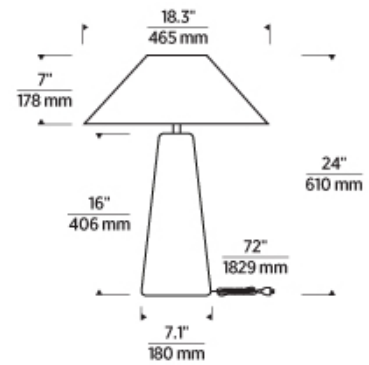

## ORDERING INFORMATION

700PRTKRM	LENGTH (A)	COLOR	FINISH	LAMP
	24.24"	B BLACK CR CREAM	NB NATURAL BRASS	-LED930 E26 MED BASE A19 90 CRI 3000K 120V

700PRTKRM

JOB NAME

NOTES

© 2019 Tech Lighting, L.L.C. All rights reserved. The "Tech Lighting" graphic is a registered trademark of Tech Lighting, L.L.C. Tech Lighting reserves the right to change specifications for product improvements without notification.

## SPECIFICATIONS

PRIMARY MATERIAL	Ceramic
SHADE MATERIAL	Brass
NET WEIGHT	
HEIGHT	24in
WIDTH	18.3in
LENGTH	18.3in
WET LISTED	
DAMP LISTED	
DRY LISTED	
GENERAL LISTING	ETL Listed
INCLUDES	