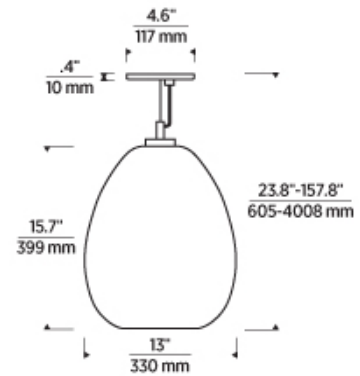

## ORDERING INFORMATION

700TDKPR	LENGTH (A)	FINISH	LAMP
	1313"	CNB CLEAR/NATURAL BRASS	-LED927 INTEGRATED LED 90 CRI 2700K 120V-277V UNV
		OPNB OPAL/NATURAL BRASS	
		KNB TRANSPARENT SMOKE/NATURAL BRASS	

## SPECIFICATIONS

PRIMARY MATERIAL	Brass
SHADE MATERIAL	Glass
NET WEIGHT	10 lbs
HEIGHT	15.7in
WIDTH	13in
LENGTH	13in
UP LIGHT / DOWN LIGHT / BOTH?	
WET LISTED	
DAMP LISTED	
DRY LISTED	
MIN. HANGING HEIGHT	23.8in
MAX HANGING HEIGHT	157.8in
TOTAL CORD LENGTH	168in
TOTAL STEM LENGTH	
STEM QTY	
SLOPED CEILING ADAPTABLE?	Yes 45° Max
GENERAL LISTING	ETL Listed
INCLUDES	