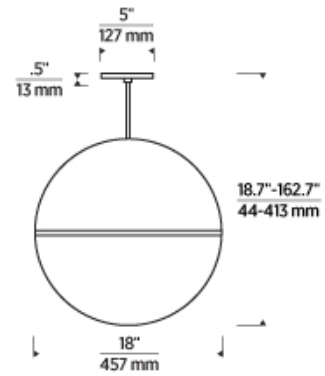

## SPECIFICATIONS

PRIMARY MATERIAL	Aluminum
SHADE MATERIAL	Acrylic
NET WEIGHT	17 lbs
HEIGHT	18in
WIDTH	18in
LENGTH	18in
UP LIGHT / DOWN LIGHT / BOTH?	
WET LISTED	
DAMP LISTED	
DRY LISTED	
MIN. HANGING HEIGHT	18.7in
MAX HANGING HEIGHT	162.7in
TOTAL CORD LENGTH	144in
TOTAL STEM LENGTH	
STEM QTY	
SLOPED CEILING ADAPTABLE?	Yes 45° Max
GENERAL LISTING	ETL Listed
INCLUDES	