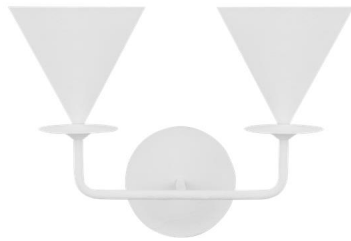

LXW1052CPST: Double Sconce

Dimensions:

Width: 17 1/2" **Extends:** 9 1/4"
Height: 12 5/8" **Wire:** 8" (color/Black/White)
Mounting Proc.: Screw(s)
Connection: Mounted To Box

Bulbs:

2 - Candelabra Torpedo 60w Max. 120v - Not included

Features:

- Meets Title 24 energy efficiency standards
- Title 24 compliant if used with Joint Appendix (JA8) approved light bulbs listed in the California Energy Commission Appliance database.

Material List:

1 Body - Steel - Cast Plaster
 2 Break - Die Cast Aluminum - Cast Plaster

Safety Listing:

Safety Listed for Damp Locations

Instruction Sheets:

Trilingual (English, Spanish, and French) (CORNET_2L_WALL)

Collection: Cornet

UPC #:014817631418

Finish: Cast Plaster (CPST)

Shade / Glass / Diffuser Details:

Part	Material	Finish	Quantity	Item Number	Length	Width	Height	Diameter	Fitter Diameter	Shade Top Length	Shade Top Width	Shade Top Diameter
Shade	Steel	Cast Plaster	2				6	7				