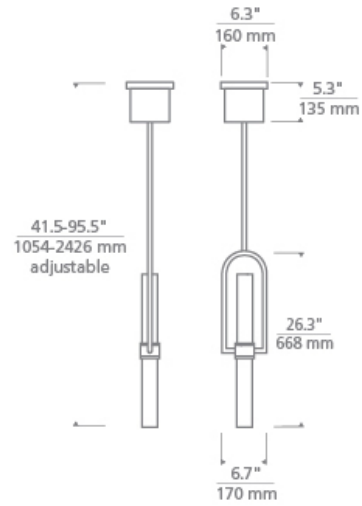

# Calumn Pendant LED

## DESCRIPTION

The Calumn Pendant by Tech Lighting features an elongated pendant framed by a metal arch suspended at the center of the shade for visual appeal. Available in two modern finishes, Nightshade Black and Natural Brass that will patina over time. The Calumn Pendant fixtures is 26 inches high and 7 inches wide. Includes 8 watts, 275 total delivered lumens, 3000K LED module. Dimmable with most LED compatible ELV and TRIAC dimmers. Includes (4) 12" and (2) 6" rigid stems in coordinating finish. Can be installed on a sloped ceiling up to 20°.

## WEIGHT

8.5-8.5lb / 3.86-3.86kg ±

nightshade black

natural brass

## ORDERING INFORMATION

**700** SYSTEM **CLM**

FINISH

LAMP

**TD** LINE-VOLTAGE PENDANTS/SUSPENSION

**NB**NATURAL BRASS  
**B** NIGHTSHADE BLACK

**-LED930** INTEGRATED LED 90 CRI 3000K 120V

This product can mount to either a 4" square electrical box with round plaster ring or an octagon electrical box.