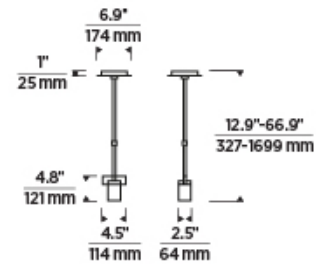

Natural Brass

LAMPING

Includes 7.8 watt, 658 total delivered lumens, 90 CRI 2700K LED modules. Dimmable with most LED compatible ELV and TRIAC dimmers. 277V dimmable with 0-10V dimmers. Ships with 4-12" and 2-6" rigid stems. 120V or 277V. Can be installed on a sloped ceiling up to 15°.

Natural Brass

Black

ORDERING INFORMATION

| 700TDESF | LENGTH (A) | FINISH | LAMP |
|----------|------------|--------------------|--|
| | 5 4.5" | NB NATURAL BRASS | -LED927 INTEGRATED LED 90 CRI 2700K 120V |
| | | B NIGHTSHADE BLACK | -LED927-277 INTEGRATED LED 90 CRI 2700K 277V |

700TDESF _____

JOB NAME _____

NOTES _____

ESFERA SMALL PENDANT

SPECIFICATIONS

| | |
|-------------------------------|-------------------|
| PRIMARY MATERIAL | Aluminum or Brass |
| SHADE MATERIAL | Crystal |
| NET WEIGHT | 6 lbs |
| HEIGHT | 4.8in |
| WIDTH | 2.5in |
| LENGTH | 4.5in |
| UP LIGHT / DOWN LIGHT / BOTH? | |
| WET LISTED | |
| DAMP LISTED | Yes |
| DRY LISTED | |
| MIN. HANGING HEIGHT | 12.9in |
| MAX HANGING HEIGHT | 66.9in |
| TOTAL CORD LENGTH | |
| TOTAL STEM LENGTH | Up to 60in |
| STEM QTY | 6 |
| SLOPED CEILING ADAPTABLE? | Yes 15° Max |
| GENERAL LISTING | ETL Listed |
| INCLUDES | |

LAMPING SPECIFICATIONS

| | LED LAMP | INTEGRATED LED | NON LED | NO LAMP |
|-----------------------------|----------|-------------------------------|---------|---------|
| DELIVERED LUMENS | | 658 | | |
| WATTS | | 7.8 | | |
| MAX WATTAGE PER BULB | | 7.8W | | |
| INPUT VOLTAGE/ DIMMING TYPE | | 120V ELV, TRIAC 277V 0-10V | | |
| CCT | | 2700K | | |
| CRI | | 90 CRI | | |
| LED LIFETIME | | | | |
| L70 | | >50000 | | |
| AVERAGE BULB HOURS | | | | |
| FIELD SERVICEABLE LED | | | | |
| LAMP BASE | | Integrated LED | | |
| LAMP SHAPE | | Integrated LED | | |
| LAMP INCLUDED? | | True | | |
| WARRANTY** | | 5 Years | | |