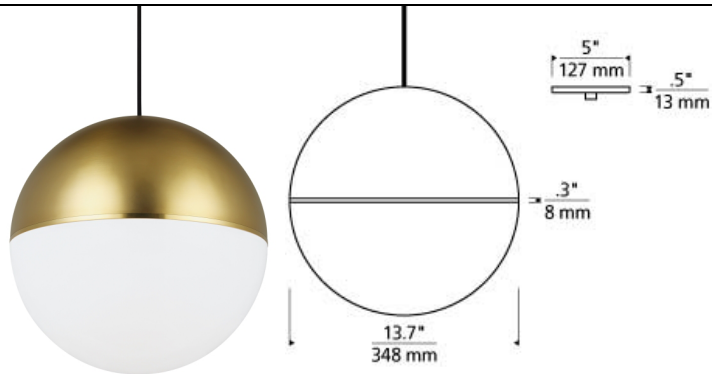

## DESCRIPTION

Transforming a sphere into mid-century art, the Akova Grande Pendant by Tech Lighting bands together contemporary finishes with a smooth acrylic diffuser to project a beautiful glow. Offered in two large scale sizes, 13" and 18" diameter the Akova Grande Pendant is an elegant contemporary design. Both sizes feature an upper metal housing in two finishes, aged brass and matte black, separated accented with a brass metal band. Also available as a smaller scale pendant, wall sconce and ceiling mount to complete the look. Lamping options are compatible with most dimmers. Refer to Dimming Chart for more information. (No Lamp) Rated for (1) 60 watt max. E26 medium base lamp (Not Included). LED 120 volt 17 watt, 1050 delivered lumens, 2700K, medium base LED A21 lamp. Dimmable with most LED compatible ELV and TRIAC dimmers. Fixture provided with 12 feet of field-cuttable black cloth cord.

## INSTALLATION

This product can mount to either a 4" square electrical box with round plaster ring or an octagon electrical box.