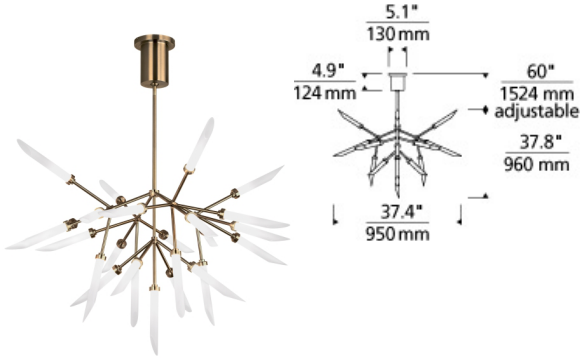

Spur Chandelier

DESCRIPTION

The Spur LED chandelier from Tech Lighting is a wholly modern interpretation of classic multi-arm chandelier, five arms each feature a cluster of five glass spurs dramatically extending in opposing directions. Whether you select the warm aged brass finish or the sleek satin nickel finish, each chandelier features twenty five individual frosted glass spurs which accent the LED light sources for an unmistakable high-end look. With its medium scale and plentiful, fully dimmable LED light output, the Spur chandelier is an incredible choice for making an impactful statement as dining room lighting, kitchen island lighting, living room lighting or foyer lighting. If you have something larger in mind, be sure to check out the Spur Grande chandelier also available from Tech Lighting. Includes (25) 2.6 watt, 91 delivered lumen (2285 total delivered lumens), 2700K, LED modules. Fixture provided with 60" of variable rigid stems. Dimmable with low-voltage electronic dimmer. Integrated ball joint accommodates sloped ceilings up to 43 degrees

INSTALLATION

This product can mount to either a 4" square electrical box with round plaster ring or an octagon electrical box.

WEIGHT

5.9-5.9lb / 2.68-2.68kg ±

frost / aged brass frost / satin nickel

ORDERING INFORMATION