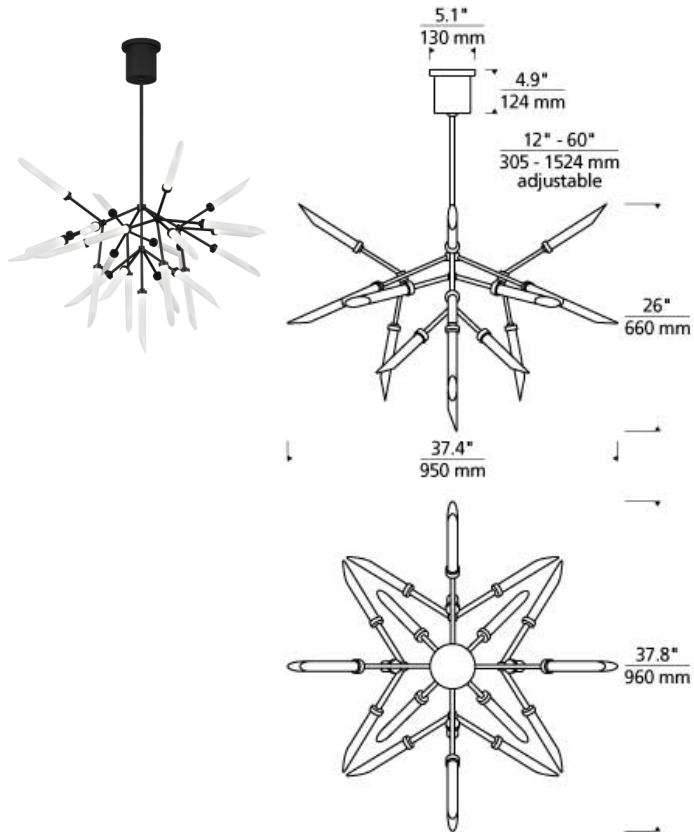

Spur Chandelier

LED T20

DESCRIPTION

The Spur LED chandelier from Tech Lighting is a wholly modern interpretation of classic multi-arm chandelier, five arms each feature a cluster of five glass spurs dramatically extending in opposing directions. Whether you select the warm Aged Brass finish or the sleek Satin Nickel finish, each chandelier features twenty five individual frosted glass spurs which accent the LED light sources for an unmistakable high-end look. With its medium scale and plentiful, fully dimmable LED light output, the Spur chandelier is an incredible choice for making an impactful statement as dining room lighting, kitchen island lighting, living room lighting or foyer lighting. If you have something larger in mind, be sure to check out the Spur Grande chandelier also available from Tech Lighting. Includes (25) 2.6 watt, 91 delivered lumen (2285 total delivered lumens), 2700K, LED modules. Fixture provided with 60 inches of variable rigid stems (includes one 12 inch & two 24 inch stems) in coordinating finish. Dimmable with most LED compatible ELV dimmers. Can be installed on a sloped ceiling up to 45°.

INSTALLATION

This product can mount to either a 4" square electrical box with round plaster ring or an octagon electrical box.

WEIGHT

12-12lb / 5.44-5.44kg ±

frost/aged brass frost/satin nickel frost/matte black

ORDERING INFORMATION

700SPR	COLOR	FINISH	LAMP
F	FROST	R AGED BRASS B MATTE BLACK S SATIN NICKEL	-LED927 LED 90 CRI 2700K 120V

700 SPR _____

FIXTURE TYPE: _____

JOB NAME: _____

NOTES: _____