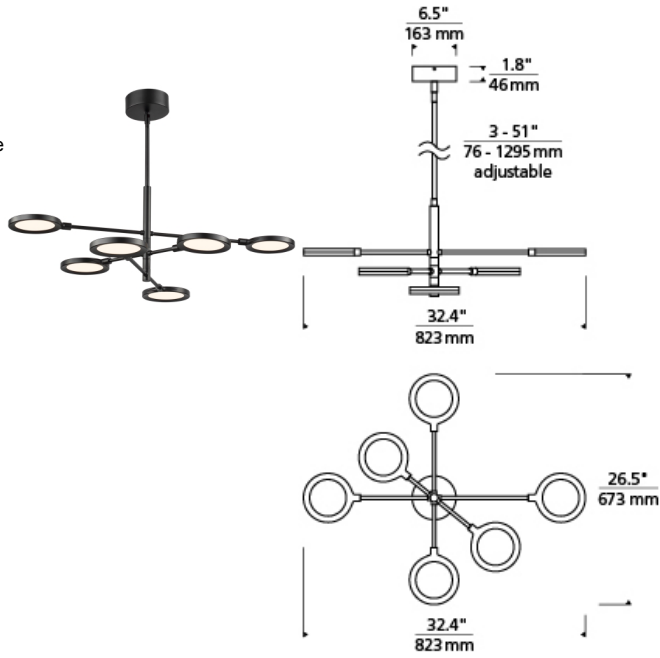

## DESCRIPTION

The Spectica chandelier by Tech Lighting is an entirely modern take on the traditional chandelier. This artful and energy-saving piece features a conveniently adjustable look with a swiveling canopy, adjustable arms and rotating head, with a few simple adjustments precise lighting can be achieved in any space. The Spectica chandelier scales at 32.4" in length, 26.5" in width and 21.88" in height making for a slightly modest scale ideal for dining room settings, foyers and conference rooms. The Spectica chandelier is one of three in the Spectica Collection, simply search for the Spectica chandelier to find its closet relatives. A Matte Black or Satin Gold finish further enhance this contemporary piece. The Spectica houses a fully dimmable unidirectional Integrated LED light source. LED includes (6) 7.2 watt 2771 total delivered lumens 90 CRI 3000K LED module. Dimmable with most LED compatible ELV and TRIAC dimmers. 277V compatible with 0-10V dimmers. Includes three 12in stems, two 6in stems and one 3in stem.

## WEIGHT

7.5-8lb / 3.4-3.63kg ±

matte black

satin gold

## ORDERING INFORMATION

700SPCT COLOR

FINISH

LAMP

ACRYLIC

**B** MATTE BLACK  
**G** SATIN GOLD

**-LED930** LED 90 CRI 3000K 120V  
**-LED930-277** LED 90 CRI 3000K 277V

**TECH LIGHTING®**