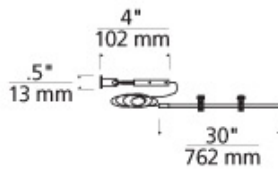

Kable Lite Horizontal Turn

DESCRIPTION

Directional hardware for making a floating horizontal turn when the ceiling is inaccessible. Includes six feet of field-cutable cable to provide tension for turn.

WEIGHT

0.3lb / 0.14kg

ORDERING INFORMATION

700PRTC6 FINISH

- C CHROME
- S SATIN NICKEL

TECH LIGHTING®

7400 Linder Avenue
Skokie, Illinois 60077

T 847.410.4400
F 847.410.4500

www.techlighting.com