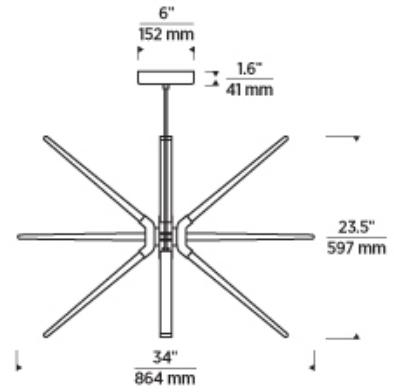

## ORDERING INFORMATION

700PHT34	FINISH	LAMP
	R AGED BRASS	-LED930A INTEGRATED LED 90 CRI 3000K 120V
	S SATIN NICKEL	-LED930A-277 INTEGRATED LED 90 CRI 3000K 277V

700PHT34 \_\_\_\_\_

JOB NAME \_\_\_\_\_

NOTES \_\_\_\_\_

## SPECIFICATIONS

HARDWARE MATERIAL	Metal
SHADE MATERIAL	Acrylic
NET WEIGHT	9.5 lbs
HEIGHT	23.5in
WIDTH	34in
LENGTH	34in
UP LIGHT / DOWN LIGHT / BOTH?	
WET LISTED	
DAMP LISTED	Yes
DRY LISTED	
MIN. HANGING HEIGHT	43.1in
MAX HANGING HEIGHT	135.1in
TOTAL CORD LENGTH	120in
TOTAL STEM LENGTH	
STEM QTY	
SLOPED CEILING ADAPTABLE?	Yes 45° Max
GENERAL LISTING	ETL Listed
INCLUDES	