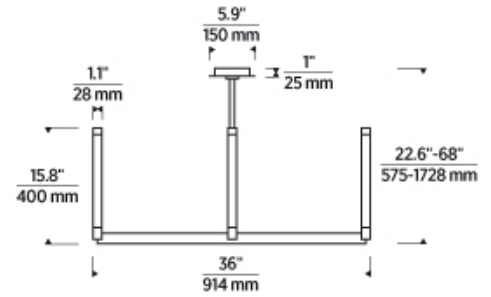

700PHB _____

JOB NAME _____

NOTES _____

PHOBOS LARGE CHANDELIER

SPECIFICATIONS

PRIMARY MATERIAL	Brass
SHADE MATERIAL	Glass
NET WEIGHT	18 lbs
HEIGHT	15.8in
WIDTH	36in
LENGTH	36in
UP LIGHT / DOWN LIGHT / BOTH?	
WET LISTED	
DAMP LISTED	Yes
DRY LISTED	
MIN. HANGING HEIGHT	22.6in
MAX HANGING HEIGHT	68in
TOTAL CORD LENGTH	
TOTAL STEM LENGTH	Up to 60in
STEM QTY	6
SLOPED CEILING ADAPTABLE?	Yes 30° Max
GENERAL LISTING	ETL Listed
INCLUDES	