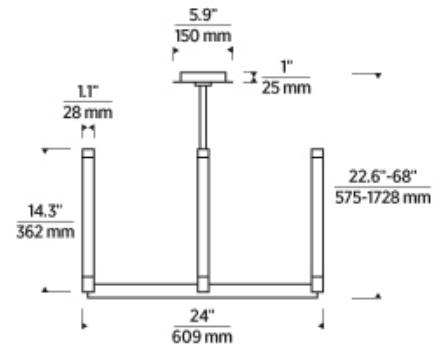

Natural Brass

LAMPING

Includes 22.2 watts, 1078 total delivered lumens, 2700K LED modules. Dimmable with most LED compatible ELV and Triac dimmers. 277V dimmable with 0-10V dimmers. Ships with (4) 12" and (2) 6" rigid stems in coordinating finish. 120V or 277V. Can be installed on a sloped ceiling up to 30°.

700PHB _____

JOB NAME _____

NOTES _____

PHOBOS MEDIUM CHANDELIER

SPECIFICATIONS

PRIMARY MATERIAL	Brass
SHADE MATERIAL	Glass
NET WEIGHT	13.5 lbs
HEIGHT	14.3in
WIDTH	24in
LENGTH	24in
UP LIGHT / DOWN LIGHT / BOTH?	
WET LISTED	
DAMP LISTED	Yes
DRY LISTED	
MIN. HANGING HEIGHT	22.6in
MAX HANGING HEIGHT	68in
TOTAL CORD LENGTH	
TOTAL STEM LENGTH	Up to 60in
STEM QTY	6
SLOPED CEILING ADAPTABLE?	Yes 30° Max
GENERAL LISTING	ETL Listed
INCLUDES	