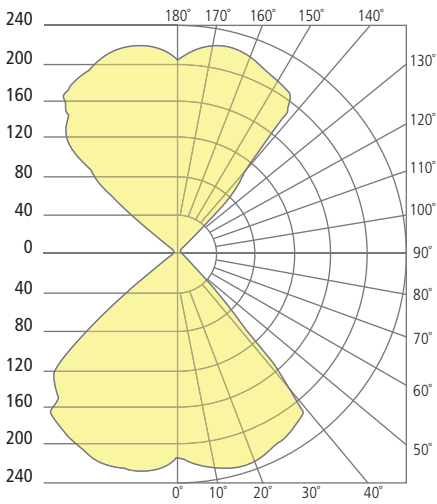

PHOTOMETRICS*

*For latest photometrics, please visit www.techlighting.com/OUTDOOR

VEX

- Total Lumen Output: 554
- Total Power: 18.7
- Luminaire Efficacy: 29.6
- Color Temp: 3000K
- CRI: 90+
- BUG Rating: B0-U3-G0

PROJECT INFO

FIXTURE TYPE & QUANTITY	JOB NAME & INFO	NOTES