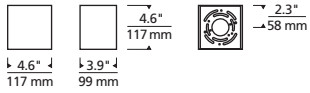

Vex

PHOTOMETRICS*

*For latest photometrics, please visit www.techlighting.com/OUTDOOR

VEX

- Total Lumen Output: 554
- Total Power: 18.7
- Luminaire Efficacy: 29.6
- Color Temp: 3000K
- CRI: 90+
- BUG Rating: B0-U3-G0