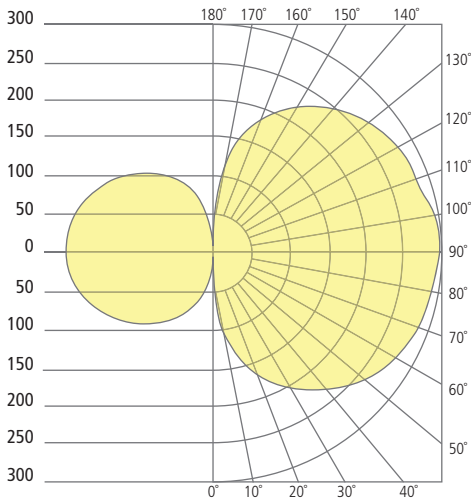

PROJECT INFO

FIXTURE TYPE & QUANTITY

JOB NAME & INFO

NOTES

© 2016 Tech Lighting, L.L.C. All rights reserved. The "Tech Lighting" graphic is a registered trademark of Tech Lighting, L.L.C. Tech Lighting reserves the right to change specifications for product improvements without notification.

GENERATION BRANDS
7400 Linder Avenue, Skokie, Illinois 60077
T 847.410.4400 F 847.410.4500