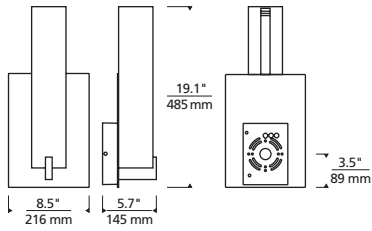

COSMO 18 WALL SCNCE

Cosmo 18

PHOTOMETRICS*

*For latest photometrics, please visit www.techlighting.com/OUTDOOR

COSMO 12

Total Lumen Output: 1994
Total Power: 29.2
Luminaire Efficacy: 68.2
Color Temp: 4000K
CRI: 83+
BUG Rating: B0-U4-G2