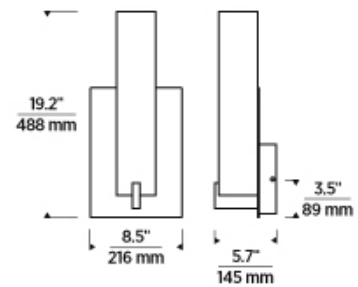

Charcoal 18"

Bronze 18"

Charcoal 18"

LAMPING

ORDERING INFORMATION

7000WCOS	CRI	COLOR TEMP	LENGTH (A)	COLOR	FINISH	VOLTAGE	OPTIONS
	8 80 CRI	30 3000K 40 4000K	18 18"	Y WHITE ACRYLIC	Z BRONZE H CHARCOAL	UNV UNIVERSAL 120-277V	NONE LF IN-LINE FUSE LFSP IN-LINE FUSE, SURGE PROTECTION SP SURGE PROTECTION

7400 Linder Avenue, Skokie, IL 60077
T 847.410.4400 | F 847.410.4500 | techlighting.com

COSMO 18 OUTDOOR WALL

VISUAL COMFORT & Co.

SPECIFICATIONS

PRIMARY MATERIAL	Aluminum
SHADE MATERIAL	Acrylic
NET WEIGHT	5 lbs
HEIGHT	19.2in
WIDTH	5.7in
LENGTH	8.5in
WET LISTED	
DAMP LISTED	
DRY LISTED	
GENERAL LISTING	ETL Listed
INCLUDES	