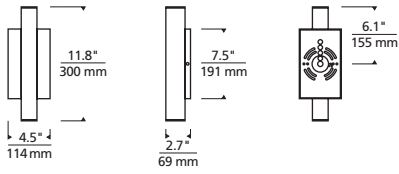

- Marine-grade powder coat and PVD finishes
- Stainless Steel mounting hardware
- Impact-resistant, UV stabilized frosted acrylic lensing

SPECIFICATIONS

DELIVERED LUMENS	1286
WATTS	11.8
VOLTAGE	Universal 120-277V, with integral transient 2.5kV surge protection (driver)
DIMMING	0-10, ELV, TRIAC
LIGHT DISTRIBUTION	Symmetric
MOUNTING OPTIONS	Wall (Up or Down)
CCT	3000K
CRI	90+
COLOR BINNING	3-Step
BUG RATING	B1-U4-G0
DARK SKY	Non-compliant
WET LISTED	IP65
GENERAL LISTING	ETL
CALIFORNIA TITLE 24	Can be used to comply with CEC 2016 Title 24 Part 6 for outdoor use. Registration with CEC Appliance Database not required.
START TEMP	-30°C
FIELD SERVICEABLE LED	Yes
CONSTRUCTION	Aluminum
HARDWARE	Stainless Steel
FINISH	Black: Marine Grade Powder Coat Satin Nickel: PVD
LED LIFETIME	L70; 70,000 Hours
WARRANTY*	5 Years
WEIGHT	2 lbs

* Visit techlighting.com for specific warranty limitations and details.

CHARA 12 WALL
shown in black

CHARA 12 WALL
shown in satin nickel

ORDERING INFORMATION

7000WCHA	CRI/CCT	LENGTH	FINISH	FUNCTION	VOLTAGE	DISTRIBUTION
	930 90 CRI, 3000K	12 12"	B BLACK S SATIN NICKEL (PVD)	UD UPLIGHT/DOWNLIGHT	UNV 120V-277V	S SYMMETRIC

CHARA 12 WALL SCONCE

Chara Sconce

PHOTOMETRICS*

*For latest photometrics, please visit www.techlighting.com/OUTDOOR

CHARA WALL

Total Lumen Output: 1286
 Total Power: 11.8
 Luminaire Efficacy: 109
 Color Temp: 3000K
 CRI: 90
 BUG Rating: B1-U4-G0