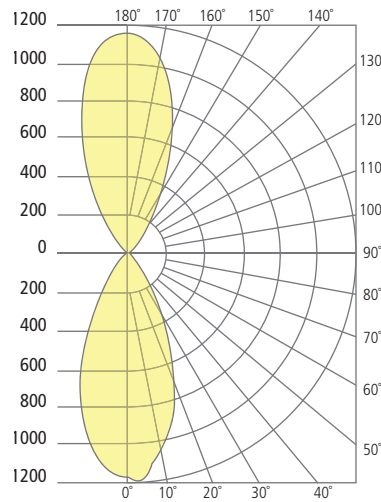

* Visit techlighting.com for specific warranty limitations and details.

CHARA 12 WALL
shown in black

CHARA 12 WALL
shown in satin nickel

ORDERING INFORMATION

7000WCHA	CRI/CCT	LENGTH	FINISH	FUNCTION	VOLTAGE	DISTRIBUTION
	930 90 CRI, 3000K	12 12"	B BLACK S SATIN NICKEL (PVD)	UD UPLIGHT/DOWNLIGHT	UNV 120V-277V	S SYMMETRIC

CHARA 12 WALL SCONCE

Chara Sconce

PHOTOMETRICS*

*For latest photometrics, please visit www.techlighting.com/OUTDOOR

CHARA WALL

Total Lumen Output: 1286
 Total Power: 11.8
 Luminaire Efficacy: 109
 Color Temp: 3000K
 CRI: 90
 BUG Rating: B1-U4-G0