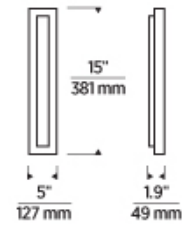

7000WASP

JOB NAME

NOTES

ASPEN 15 OUTDOOR WALL

VISUAL COMFORT & Co.

SPECIFICATIONS

PRIMARY MATERIAL	Aluminum or Brass
SHADE MATERIAL	Acrylic
NET WEIGHT	4.5 lbs
HEIGHT	15in
WIDTH	1.9in
LENGTH	5in
WET LISTED	
DAMP LISTED	
DRY LISTED	
GENERAL LISTING	ETL Listed
INCLUDES	