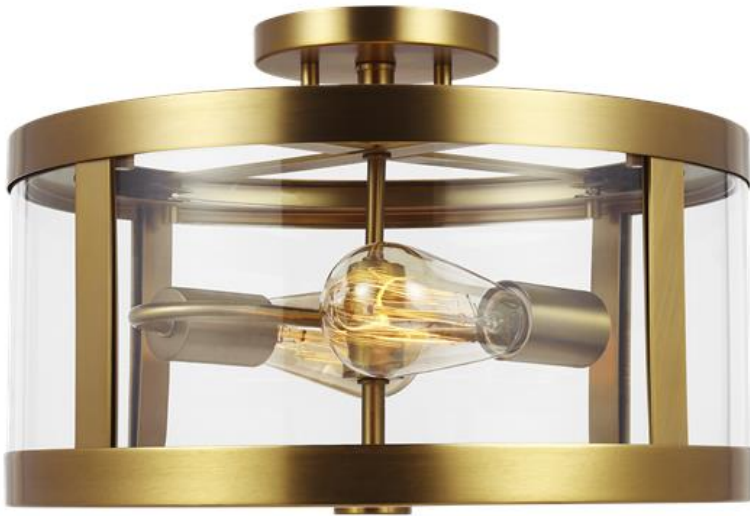

SF341BBS: 2 - Light Semi Flush Mount

Dimensions:

Diameter: 15" **Wire:** 8" (color/Black/White)
Height: 10 1/8" **Mounting Proc.:** Cap Nuts
Weight: 6.8 lbs. **Connection:** Mounted To Box

Bulbs:

2 - Medium A19 60w Max. 120v - Not included

Material List:

1 Body - Steel - Burnished Brass

Safety Listing:

Safety Listed for Damp Locations

Instruction Sheets:

Trilingual (English, Spanish, and French) (SF341-SF342)

Collection: Harrow

UPC #: 014817597868

Finish: Burnished Brass (BBS)

Shade / Glass / Diffuser Details:

Part	Material	Finish	Quantity	Item Number	Length	Width	Height	Diameter	Fitter Diameter	Shade Top Length	Shade Top Width	Shade Top Diameter
Panel	Glass	Clear	4		10 5/8"		6 3/8"					

Backplate / Canopy Details:

Type	Height / Length	Width	Depth	Diameter	Outlet Box Up	Outlet Box Down
Canopy	3/4"			5"		

Shipping Information:

Package Type	Product #	Quantity	UPC	Length	Width	Height	Cube	Weight	Frt. Class	UPS Ship
Individual	SF341BBS	1	014817597868	18	18	16	3	14.6	175	Yes