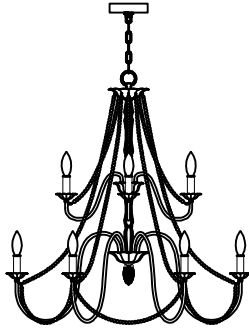

# Maryville Collection (FSS18 707) Replacement Parts

F3240/6-WGR

F3241/9-WGR

F3242/3-WGR

WB1888-WGR

## All New Replacement Parts:

Part Number	Description	Used On
CKF707-WGR	Canopy Kit, including canopy, U-channel Mtg bar, RTN, hex nut(2), & screw collar	F3240/6,F3241/9,F3242/3
HB707-WGR	Hardware bag, for Maryville collection	F3240/6,F3241/9,F3242/3,WB1888
CHAIN-WGR	Regular chain, 3FT	F3240/6,F3241/9,F3242/3
BCA707	Beads chain,13" long	WB1888
BCB707	Beads chain,16" long	F3241/9, F3242/3
BCC707	Beads chain,16 1/2" long	F3240/6, WB1888
BCD707	Beads chain, 18 7/8" long	F3241/9
BCE707	Beads chain, 24 1/2" long	F3240/6
BCF707	Beads chain, 29 1/8" long	F3241/9