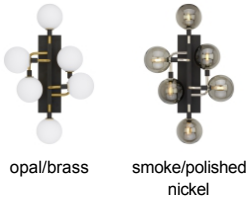

Viaggio Wall

DESCRIPTION

The Viaggio 5-Light Sconce by Tech Lighting features an artistic cluster of glass orbs that seemingly hover along the wall to create a sense of celestial movement. A sleek black body contrasts against either solid brass arms with white glass globes or polished nickel arms with mirrored smoke glass globes for a rich and stunning finish, either finish delivers a soft wash of glare-free illumination onto surrounding surfaces. The Viaggio sconce scales at 24" in height and 12" in width making it ideal for hallway lighting, foyer lighting and bedroom lighting. The Viaggio can carry into other areas of your space as this collection is available as a suspension, linear, and flush mount. The Viaggio is compatible with any medium base lamp and is fully dimmable to create the desired ambiance in your special space using a low-voltage ELV or Triac Dimmer (lamps not included). No Lamp Opal glass rated for (5) 5 watt max. G9 Bi-Pin lamp (Not Included). No Lamp Smoke glass rated for (5) 5 watt max. candelabra base E12 lamp (Not Included). LED Opal glass version includes (5) 120 volt 4.5 watt, 303 delivered lumens (1515 total delivered lumens), 3000K, LED G9 Bi-Pin lamps. Smoke glass version includes (5) 120 volt 2 watt, 114 delivered lumens (570 total delivered lumens), 2700K, candelabra base LED E12 lamp. Dimmable with LED compatible dimmer.

INSTALLATION

This product can mount to either a 4" square electrical box with round plaster ring or an octagonal electrical box (not included).

WEIGHT

5.5-6lb / 2.49-2.72kg ±

ORDERING INFORMATION

700WSVGO COLOR

OR OPAL/BRASS
SN SMOKE/POLISHED NICKEL

LAMP

NO LAMP
-LED927 T6 LED 90 CRI 2700K 120V
-LED930 G9 LED 90 CRI 3000K 120V (T20)

Opal/Brass version only available with LED930.

Mirrored Smoke/Polished Nickel version only available with LED927.