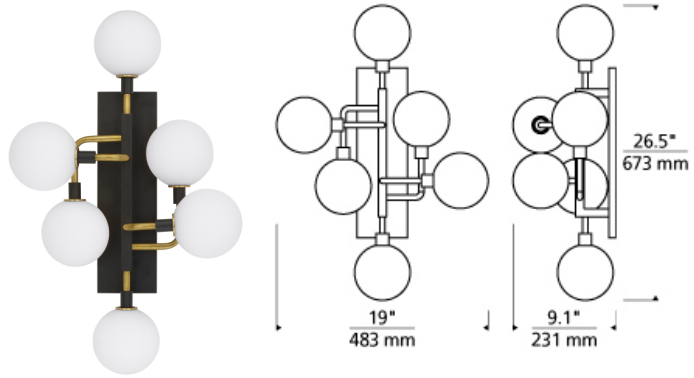

Viaggio Wall

DESCRIPTION

The Viaggio 5-Light Sconce by Tech Lighting features an artistic cluster of glass orbs that seemingly hover along the wall to create a sense of celestial movement. A sleek black body contrasts against either solid brass arms with white glass globes or polished nickel arms with mirrored smoke glass globes for a rich and stunning finish, either finish delivers a soft wash of glare-free illumination onto surrounding surfaces. The Viaggio sconce scales at 24" in height and 12" in width making it ideal for hallway lighting, foyer lighting and bedroom lighting. The Viaggio can carry into other areas of your space as this collection is available as a suspension, linear, and flush mount. The Viaggio is compatible with any medium base lamp and is fully dimmable to create the desired ambiance in your special space using a low-voltage ELV or Triac Dimmer (lamps not included). No Lamp Opal glass rated for (5) 5 watt max. G9 Bi-Pin lamp (Not Included). No Lamp Smoke glass rated for (5) 5 watt max. candelabra base E12 lamp (Not Included). LED Opal glass version includes (5) 120 volt 4.5 watt, 303 delivered lumens (1515 total delivered lumens), 3000K, LED G9 Bi-Pin lamps. Smoke glass version includes (5) 120 volt 2 watt, 114 delivered lumens (570 total delivered lumens), 2700K, candelabra base LED E12 lamp. Dimmable with LED compatible dimmer.

INSTALLATION

This product can mount to either a 4" square electrical box with round plaster ring or an octagonal electrical box (not included).

WEIGHT

5.5-6lb / 2.49-2.72kg ±

ORDERING INFORMATION

700WSVGO COLOR

OR OPAL/BRASS
SN SMOKE/POLISHED NICKEL

LAMP

NO LAMP
-LED927 T6 LED 90 CRI 2700K 120V
-LED930 G9 LED 90 CRI 3000K 120V (T20)

Opal/Brass version only available with LED930.

Mirrored Smoke/Polished Nickel version only available with LED927.