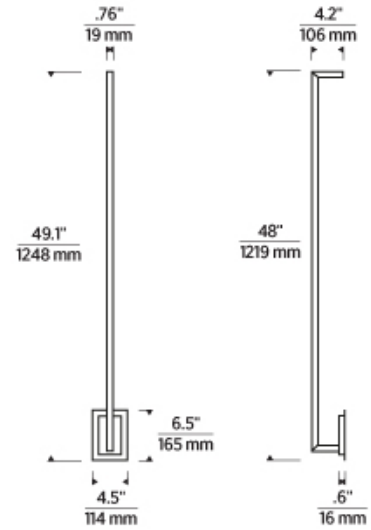

To view all available finish options, please visit techlighting.com

ORDERING INFORMATION

700WSSTG	LENGTH (A)	FINISH	LAMP
	48 48"	NB NATURAL BRASS	-LED927 INTEGRATED LED 90 CRI 2700K 120V
		B NIGHTSHADE BLACK	-LED927-277 INTEGRATED LED 90 CRI 2700K 277V
		N POLISHED NICKEL	

700WSSTG _____

JOB NAME _____

NOTES _____

STAGGER LARGE WALL SCONCE

SPECIFICATIONS

PRIMARY MATERIAL	Aluminum or Brass
SHADE MATERIAL	Acrylic
NET WEIGHT	4 lbs
HEIGHT	49.1in
WIDTH	4.2in
LENGTH	4.5in
MIN. EXTENSION FROM WALL	4.2in
UP LIGHT / DOWN LIGHT / BOTH?	
WET LISTED	
DAMP LISTED	Yes
DRY LISTED	
UP / DOWN	
HORIZONTAL / VERTICAL	
WALL / CEILING MOUNT	
GENERAL LISTING	ETL Listed
ADA COMPLIANT	
INCLUDES	

LAMPING SPECIFICATIONS

	LED LAMP	INTEGRATED LED	NON LED	NO LAMP
DELIVERED LUMENS		933		
WATTS		16.2		
MAX WATTAGE PER BULB		16.2W		
INPUT VOLTAGE/ DIMMING TYPE		120V ELV, TRIAC 277V 0-10V		
CCT		2700K		
CRI		90 CRI		
LED LIFETIME				
L70		>50000		
AVERAGE BULB HOURS				
FIELD SERVICEABLE LED				
LAMP BASE		Integrated LED		
LAMP SHAPE		Integrated LED		
LAMP INCLUDED?		True		
WARRANTY**		5 Years		