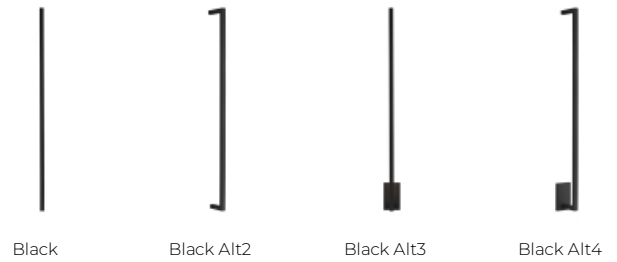

STAGGER MEDIUM WALL SCONCE

PRODUCT FEATURES

- Provides indirect light that gently reflects off the wall
- Ships with standard backplate, optional goofplate and custom concealed mud-in canopy for a more minimalist aesthetic. Designed for existing junction box
- This item is made of natural brass. It is a living finish that will patina and warm with age which adds richness. If it gets an uneven patina or spots, a brass cleaner can restore the finish
- Fully dimmable integrated LED lamp. Driver is remote.
- Protected by a 5-year warranty. Please visit the "About Us" Page on techlighting.com for more for warranty details

Black Alt2

LAMPING

Includes 12.1 watt, 655 delivered lumens, 2700K LED module. 120V dimmable with most LED compatible ELV and TRIAC dimmers. 277V compatible with 0-10V dimmers. Mounts horizontally or vertically.

To view all available finish options, please visit techlighting.com

ORDERING INFORMATION

700WSSTG	LENGTH (A)	FINISH	LAMP
	36 36"	NB NATURAL BRASS	-LED927 INTEGRATED LED 90 CRI 2700K 120V
		B NIGHTSHADE BLACK	-LED927-277 INTEGRATED LED 90 CRI 2700K 277V
		N POLISHED NICKEL	

700WSSTG _____

JOB NAME _____

NOTES _____