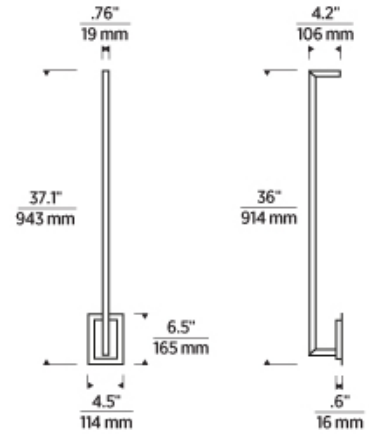

## ORDERING INFORMATION

700WSSTG	LENGTH (A)	FINISH	LAMP
	36 36"	NB NATURAL BRASS	-LED927 INTEGRATED LED 90 CRI 2700K 120V
		B NIGHTSHADE BLACK	-LED927-277 INTEGRATED LED 90 CRI 2700K 277V
		N POLISHED NICKEL	

## SPECIFICATIONS

PRIMARY MATERIAL	Aluminum or Brass
SHADE MATERIAL	Acrylic
NET WEIGHT	3 lbs
HEIGHT	37.1in
WIDTH	4.2in
LENGTH	4.5in
MIN. EXTENSION FROM WALL	4.2in
UP LIGHT / DOWN LIGHT / BOTH?	
WET LISTED	
DAMP LISTED	Yes
DRY LISTED	
UP / DOWN	
HORIZONTAL / VERTICAL	
WALL / CEILING MOUNT	
GENERAL LISTING	ETL Listed
ADA COMPLIANT	
INCLUDES	