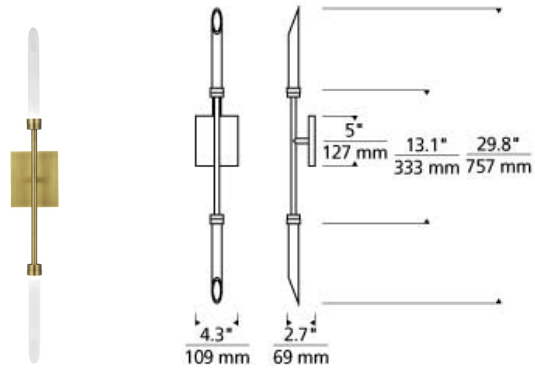

## DESCRIPTION

Two glass spurs dramatically extend in opposite directions, illuminated by a compact diffused LED light source. The Spur Wall Sconce by Tech Lighting is offered in three distinct finishes, the Spur Wall Sconce rounds out the entire Spur family of chandeliers, pendant and ceiling mount. Mounting options include vertical or horizontal, great for any bathroom or vanity lighting. Lamping options are compatible with most dimmers. Refer to Dimming Chart for more information. Includes 120 volt 14.4 watts, 742 delivered lumens 2700K LED module. Dimmable with most LED compatible ELV and TRIAC dimmers. 277V compatible with 0-10V dimmers. Mounts up or down.

## INSTALLATION

This product can mount to either a 4" square electrical box with round plaster ring or an octagonal electrical box (not included).

## WEIGHT

2-2lb / 0.91-0.91kg ±

frost/aged brass    frost/satin nickel    frost/matte black