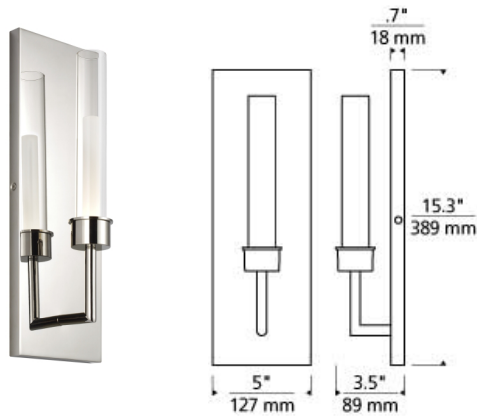

Linger Wall

LED ADA

DESCRIPTION

Tech Lighting's Linger wall sconce illuminates upward with a single LED light shaped by an acrylic cylinder. Available in polished nickel and natural brass that will slowly patina for an exquisitely timeless look. Also available as a two-light wall sconce, both options beautifully illuminate your bathroom, vanity and hallway. Complete your look with the Linger chandeliers. Lamping options are compatible with most dimmers. Refer to Dimming Chart for more information. Includes 120 volt 8.7 watt, 366 delivered lumens, 3000K LED module. Dimmable with most LED compatible ELV and TRIAC dimmers. 277V compatible with 0-10V dimmers. Mounts up or down. ADA compliant.

INSTALLATION

This product can mount to either a 4" square electrical box with round plaster ring or an octagonal electrical box (not included).

WEIGHT

2.5-2.5lb / 1.13-1.13kg ±

natural brass

natural brass
side view

polished nickel

polished nickel
side view

ORDERING INFORMATION

700WSLNG	SHAPE OR SIZE	FINISH	LAMP
1	1 LIGHT	NB NATURAL BRASS N POLISHED NICKEL	-LED930 INTEGRATED LED 90 CRI 3000K 120V (T24) -LED930-277 INTEGRATED LED 90 CRI 3000K 277V