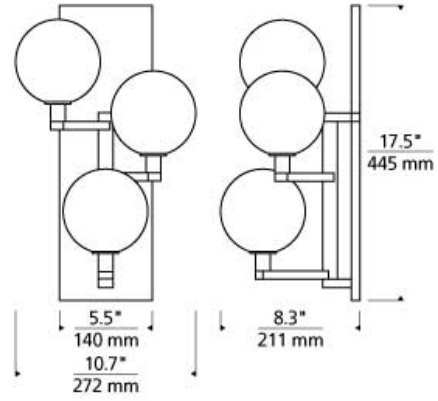

## DESCRIPTION

The Gambit Triple LED wall sconce light from Tech Lighting exudes undeniable beauty and warm contemporary style through its bold use of high end mixed materials and retro-inspired, fully dimmable LED lamping. This broadly appealing contemporary design is offered in two sizes, the petite 1-lite and scalable 3-lite, each with its own unique silhouette. Both sizes offer a convergence of contrasting elements including hard lines from their elegantly plated metal hardware and soft curves from their seemingly delicate yet durable borosilicate glass globes. Together with the coordinating Gambit chandelier and various Gambit multi-port chandeliers also from Tech Lighting, these distinctive wall sconce lights are sure to add an incredibly warm allure to dining room lighting, kitchen lighting and living room lighting applications alike. Includes 2 watt, 155 delivered lumen, 2200K or 2700K, E12 base LED vintage tubular lamp. Mounts up only.

## INSTALLATION

This product can mount to either a 4" square electrical box with round plaster ring or an octagonal electrical box (not included).

## WEIGHT

9.5-10lb / 4.31-4.54kg ±

aged brass

satin nickel

## ORDERING INFORMATION

700WSGMB	SHAPE OR SIZE	COLOR	FINISH	LAMP
T	TRIPLE	C CLEAR	R AGED BRASS S SATIN NICKEL	NO LAMP -LED927 LED T6 90 CRI 2700K 120V

7400 Linder Avenue T 847.410.4400  
Skokie, Illinois 60077 F 847.410.4500