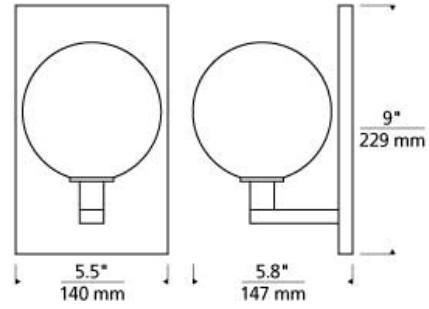

WALL COLLECTION

Gambit Single Wall

DESCRIPTION

The Gambit Single LED wall sconce light from Tech Lighting exudes undeniable beauty and warm contemporary style through its bold use of high end mixed materials and retro-inspired, fully dimmable LED lamping. This broadly appealing contemporary design is offered in two sizes, the petite 1-lite and scalable 3-lite, each with its own unique silhouette. Both sizes offer a convergence of contrasting elements including hard lines from their elegantly plated metal hardware and soft curves from their seemingly delicate yet durable borosilicate glass globes. Together with the coordinating Gambit chandelier and various Gambit multi-port chandeliers also from Tech Lighting, these distinctive wall sconce lights are sure to add an incredibly warm allure to dining room lighting, kitchen lighting and living room lighting applications alike. Includes 2 watt, 155 delivered lumen, 2200K or 2700K, E12 base LED vintage tubular lamp. Mounts up only.

INSTALLATION

This product can mount to either a 4" square electrical box with round plaster ring or an octagonal electrical box (not included).

WEIGHT

5.5-6lb / 2.49-2.72kg ±

aged brass

satin nickel

ORDERING INFORMATION