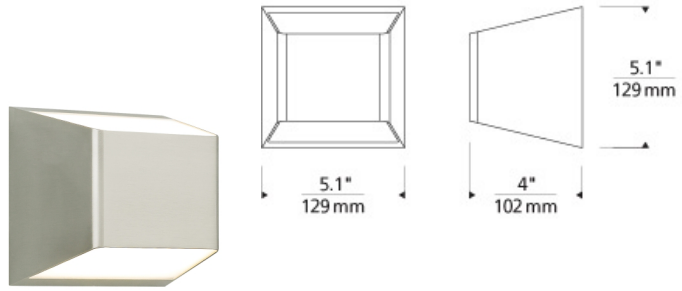

WALL COLLECTION

Ebb Outdoor

DESCRIPTION

The powerful bi-directional light distribution of the Ebb wall sconce light from Tech Lighting ensures function first, and the clean asymmetric shape delivers a highly versatile, widely appealing design. Wet listed for indoor/outdoor use. Wet listed for indoor/outdoor use. Maybe be mounted vertically or horizontally. Includes 24 watt, 542 delivered lumen, 3000K LED module. Wet listed for Indoor/Outdoor Use. Dimmable with low-voltage electronic dimmer.

INSTALLATION

This product can mount to either a 4" square electrical box with round plaster ring or an octagonal electrical box (not included).

WEIGHT

1.68lb / 0.76kg ±

black antique bronze gray satin nickel