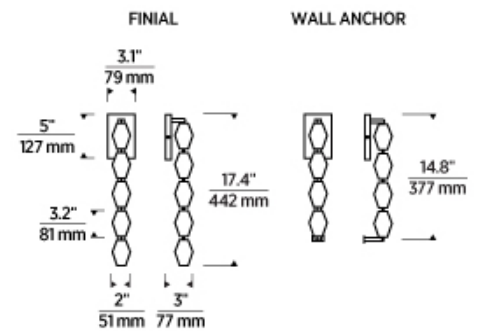

700WSCLR _____

JOB NAME _____

NOTES _____

COLLIER 15 WALL SCONCE

VISUAL COMFORT & Co.

SPECIFICATIONS

PRIMARY MATERIAL	Aluminum or Brass
SHADE MATERIAL	Crystal
NET WEIGHT	5 lbs
HEIGHT	14.8in
WIDTH	3in
LENGTH	3.1in
MIN. EXTENSION FROM WALL	3in
UP LIGHT / DOWN LIGHT / BOTH?	
WET LISTED	
DAMP LISTED	
DRY LISTED	
UP / DOWN	
HORIZONTAL / VERTICAL	
WALL / CEILING MOUNT	
GENERAL LISTING	ETL Listed
ADA COMPLIANT	
INCLUDES	