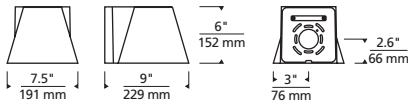

BOWMAN 6 WALL SCONCE

Bowman 6

PHOTOMETRICS*

*For latest photometrics, please visit www.techlighting.com/OUTDOOR

BOWMAN 6

Total Lumen Output: 1163
Total Power: 47.2
Luminaire Efficacy: 24.6
Color Temp: 3000K
CRI: 80+
BUG Rating: B1-U0-G0