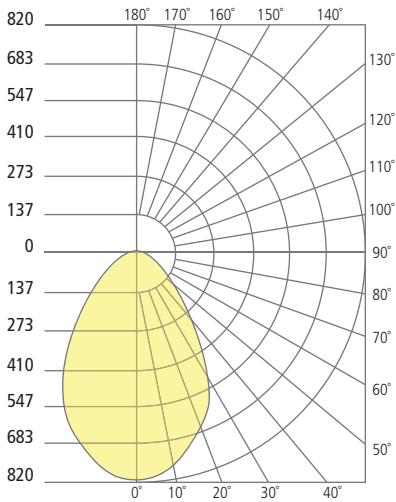

BOWMAN 6
shown in white

ORDERING INFORMATION

700WSBOW	LENGTH	FINISH	LAMP
6	6"	B BLACK	-LED827 LED 80 CRI, 2700K 120V*
		Z BRONZE	-LED827277 LED 80 CRI, 2700K 277V*
		H CHARCOAL	-LED830 LED 80 CRI, 3000K 120V
		I SILVER	-LED830277 LED 80 CRI, 3000K 277V
		W WHITE	

*AVAILABLE IN BLACK AND BRONZE FINISH ONLY

BOWMAN 6 WALL SCONCE

Bowman 6

PHOTOMETRICS*

*For latest photometrics, please visit www.techlighting.com/OUTDOOR

BOWMAN 6

Total Lumen Output: 1163
 Total Power: 47.2
 Luminaire Efficacy: 24.6
 Color Temp: 3000K
 CRI: 80+
 BUG Rating: B1-U0-G0