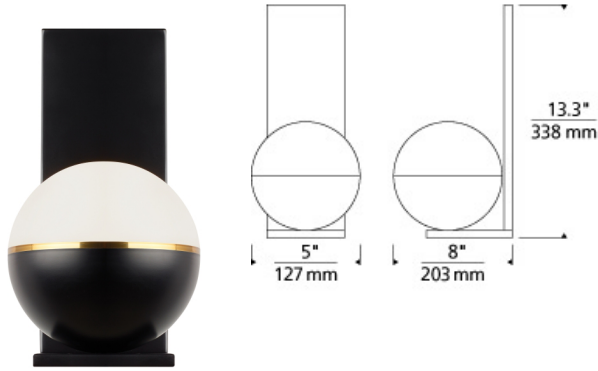

Akova Wall

DESCRIPTION

Inspired by mid-century design, the Akova LED wall sconce light from Tech Lighting elevates the simple sphere into an elegant contemporary statement. Distinctly divided into three unified regions, each fixture features a metal housing available in three on-trend finishes that is briefly separated from a beautiful glass diffuser by a complementary decorative metal band. At 7" in diameter, this wall sconce light has a distinct presence in the spaces it illuminates and can be used in combination with coordinating Akova ceiling light or Akova pendant lights as accent lighting within a contemporary kitchen or dining room. Includes 14 watt, 640 delivered lumen, 2700K or 3000K LED module.

INSTALLATION

This product can mount to either a 4" square electrical box with round plaster ring or an octagonal electrical box (not included).

WEIGHT

6.34-6.34lb / 2.88-2.88kg ±

aged brass /
bright brass