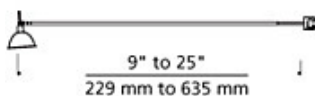

TECH LIGHTING®

7400 Linder Avenue
Skokie, Illinois 60077

T 847.410.4400
F 847.410.4500

www.techlighting.com

700WMTEL _____

FIXTURE TYPE: _____

JOB NAME: _____

NOTES: _____

_____

_____