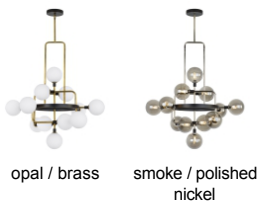

Viaggio Chandelier LED T20

DESCRIPTION

The Viaggio Chandelier by Tech Lighting features an artistic cluster of glass orbs for a sense of celestial travel within a room. A sleek black body contrast against either solid brass arms with white glass globes or polished nickel arms with mirrored smoke globes for a rich and stunning finish, either choice creates a comfortable glare-free wash of illumination onto surfaces below. This stunning fixture is also available in a Linear Suspension, wall mount and ceiling mount making the Viaggio collection highly versatile in many spaces. Available lamping options include fully-dimmable energy efficient LEDs or no-lamp, leaving you the option to light the Viaggio with your preferred lamping. No Lamp Opal glass rated for (12) 5 watt max G9 Bi-Pin lamps (Not Included). No Lamp Smoke glass rated for (12) 5 watt max candelabra base E12 lamps (Not Included). LED Opal glass includes (12) 120 volt 4.5 watt, 303 delivered lumens (3636 total delivered lumens), 3000K, LED G9 Bi-Pin lamps. Smoke glass includes (12) 120 volt 2 watt, 114 delivered lumens (1368 total delivered lumens), 2700K, candelabra base LED E12 lamps. Dimmable with most LED compatible ELV and TRIAC dimmers. Fixture provided with 60 inches of variable rigid stems (includes (2) 6" and (4) 12") in coordinating finish. Can be installed on sloped ceiling up to 45°.

INSTALLATION

This product can mount to either a 4" square electrical box with round plaster ring or an octagon electrical box.

WEIGHT

20-20lb / 9.07-9.07kg ±

ORDERING INFORMATION

| 700VGO COLOR | LAMP |
|--------------------------|--|
| OR OPAL/BRASS | NO LAMP |
| SN SMOKE/POLISHED NICKEL | -LED927 T6 LED 90 CRI 2700K 120V (T20/T24) |
| | -LED930 G9 LED 90 CRI 3000K 120V (T20) |

Opal/Brass version only available with LED930.

Mirrored Smoke/Polished Nickel version only available with LED927.

700 VGO _____

FIXTURE TYPE: _____

JOB NAME: _____

NOTES: _____
