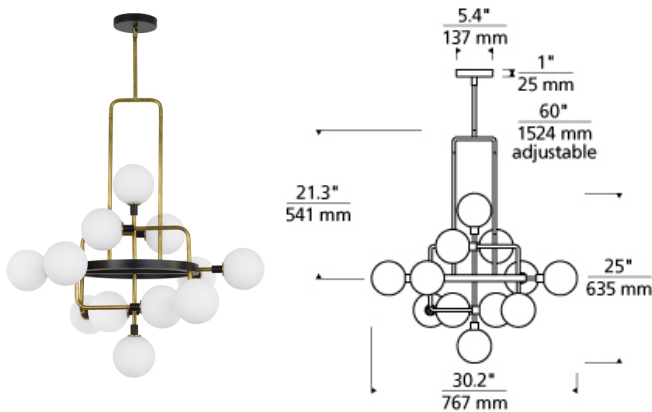

Viaggio Chandelier LED T20

DESCRIPTION

The Viaggio Chandelier by Tech Lighting features an artistic cluster of glass orbs for a sense of celestial travel within a room. A sleek black body contrast against either solid brass arms with white glass globes or polished nickel arms with mirrored smoke globes for a rich and stunning finish, either choice creates a comfortable glare-free wash of illumination onto surfaces below. This stunning fixture is also available in a Linear Suspension, wall mount and ceiling mount making the Viaggio collection highly versatile in many spaces. Available lamping options include fully-dimmable energy efficient LEDs or no-lamp, leaving you the option to light the Viaggio with your preferred lamping. No Lamp Opal glass rated for (12) 5 watt max G9 Bi-Pin lamps (Not Included). No Lamp Smoke glass rated for (12) 5 watt max candelabra base E12 lamps (Not Included). LED Opal glass includes (12) 120 volt 4.5 watt, 303 delivered lumens (3636 total delivered lumens), 3000K, LED G9 Bi-Pin lamps. Smoke glass includes (12) 120 volt 2 watt, 114 delivered lumens (1368 total delivered lumens), 2700K, candelabra base LED E12 lamps. Dimmable with most LED compatible ELV and TRIAC dimmers. Fixture provided with 60 inches of variable rigid stems (includes (2) 6" and (4) 12") in coordinating finish. Can be installed on sloped ceiling up to 45°.

INSTALLATION

This product can mount to either a 4" square electrical box with round plaster ring or an octagon electrical box.

WEIGHT

20-20lb / 9.07-9.07kg ±

ORDERING INFORMATION

| 700VGO COLOR | LAMP |
|--------------------------|--|
| OR OPAL/BRASS | NO LAMP |
| SN SMOKE/POLISHED NICKEL | -LED927 T6 LED 90 CRI 2700K 120V (T20/T24) |
| | -LED930 G9 LED 90 CRI 3000K 120V (T20) |

Opal/Brass version only available with LED930.

Mirrored Smoke/Polished Nickel version only available with LED927.

700 VGO _____

FIXTURE TYPE: _____

JOB NAME: _____

NOTES: _____
