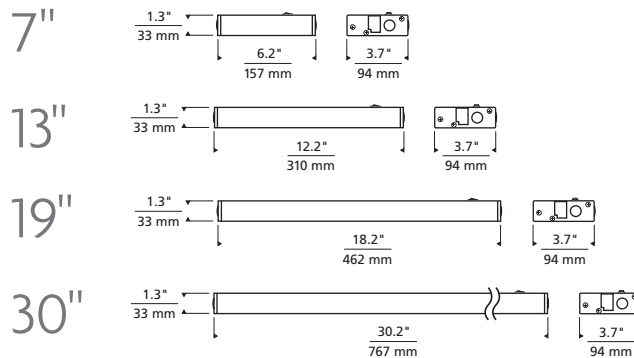

Unilume LED Direct Wire

AVAILABLE Q2 2014

title
24

WHITE
(SHOWN OFF)

WHITE WITH
OCCUPANCY SENSOR
(SHOWN ON)

DESCRIPTION

For undercabinet and task applications where 120V input is desirable, Unilume LED Direct Wire offers a class leading combination of performance and versatility. With four convenient lengths, the ability to power up to 70 linked units from a single power connection, a standard on/off switch, a reliable integrated driver, an optional occupancy sensor and color temperature/CRI options; Unilume LED Direct Wire is perfect for residential or commercial use. Flush mounted using screws.

POWER & DIMMING

Each unit is powered by an internal 24v DC power supply. Power is delivered by wiring to a local 120v junction box. Wiring is fed through integrated knockouts and connections are hidden internally. Units may be linked together using standard Romex conduit according to local codes. Units are dimmable using an ELV dimmer to 5-15% depending on dimmer selected.

TECHNICAL SPECIFICATIONS

	7" Length	13" Length	19" Length	30" Length
System Power:	4.0 watts	8.5 watts	10.5 watts	18.0 watts
System Efficacy:	54 lms/watt	51 lms/watt	61 lms/watt	61 lms/watt
Lumens Per Foot:	-430	-430	-430	-430
Color Temperatures:	2700K, 3000K	2700K, 3000K	2700K, 3000K	2700K, 3000K
Color Rendering Index:	80+, 90+	80+, 90+	80+, 90+	80+, 90+
Power Factor:	0.94	0.94	0.94	0.94
Input Power:	120V	120V	120V	120V
Dimming:	To 5%-15% Depending on Dimmer	To 5%-15% Depending on Dimmer	To 5%-15% Depending on Dimmer	To 5%-15% Depending on Dimmer
Warranty:	5 years	5 years	5 years	5 years

ORDERING INFORMATION

700UCFDW	LENGTH	CRI	COLOR TEMPERATURE	FINISH	LAMP TYPE	OCCUPANCY SENSOR
	07 7.2"	8 80+	2 2700K	B BLACK	-LED LED	NONE
	13 13.2"	9 90+	3 3000K	W WHITE		-OCS WITH OCCUPANCY SENSOR*
	19 19.2"					
	30 30.2"					