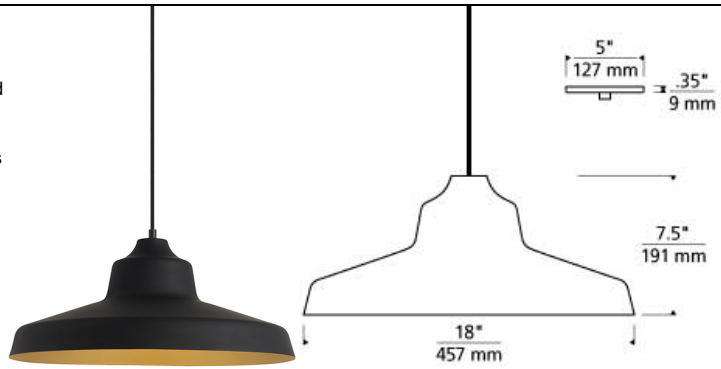

Zevo Pendant

LED T20

DESCRIPTION

The Zevo pendant light from Tech Lighting is an oversized 18" diameter version of a popular industrial-inspired design and creates a bold statement no matter which of the diverse finish options is selected. Fixtures with this ubiquitous silhouette were used for decades as light in warehouses, factories, barns and are now found as light in hip restaurants and eclectic homes. Available in a Fossil Gray finish with a Black cloth cord, a Matte White finish with a White cloth cord, or a Black Exterior finish coupled with a Gold Interior finish with a Black cloth cord, all with matching canopy. Damp-rated and dimmable. Available with or without lamp. No lamp rated for E26 medium base socket 75w max. LED version includes (1) 10 watt 737 delivered lumens ,90CRI, 3000K LED A19. Dimmable with a low-voltage electronic dimmer. Includes 8' of field-cutable cable.

WEIGHT

2-2.5lb / 0.91-1.13kg ±

black/gold

fossil gray

white

ORDERING INFORMATION

700TDZVO FINISH

LAMP