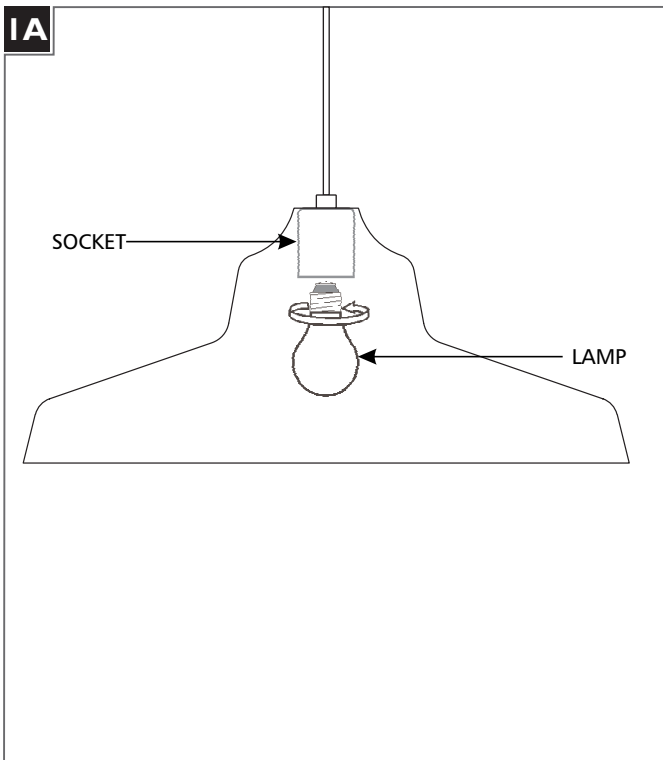

Zevo Pendant

700TDZVO_ 1.0

GENERAL PRODUCT INFORMATION:

This product is suitable for damp locations.

Incandescent version may be dimmed with a standard incandescent dimmer. LED version may be dimmed with a LED dimmer. Consult lamp manufacturer for additional information.

Install the Lamp

CAUTION: To reduce the risk of a burn or electric shock during re-lamping, disconnect the power to the fixture.

Refer to fixture marking for lamp information.

- 5** Screw the lamp into the socket.