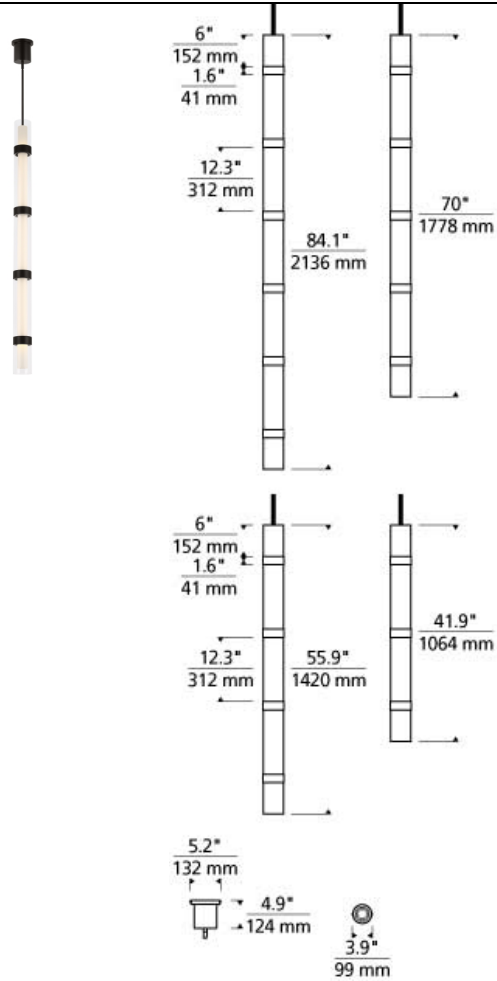

Wit Pendant

LED

DESCRIPTION

Wit, by Tech Lighting, is the ultimate modern design. This cylindrical glass pendant is elongated by 3 to 6 sleek metal bands add striking LED illumination when lit and presents as modern decor when off. Offered in two handsome finishes, aged brass and black, and various lengths identified by the number of metal bands. For full room coordination, also available as a linear suspension. Lamping options are compatible with most dimmers. Refer to Dimming Chart for more information. 4 Glass. 120 volt, 40 watts, 2800 delivered lumens, 3000K, LED linear module. 5 Glass. 120 volt, 54 watts, 3800 delivered lumens, 3000K, LED linear module. 6 Glass. 120 volt, 68 watts, 4800 delivered lumens, 3000K, LED linear module. 7 Glass. 120 volt, 82 watts, 5800 delivered lumens, 3000K, LED linear module. DIMMABLE with most LED compatible ELV, TRIAC and 0-10V dimmers. Includes two 6 inch & four 12 inch stems in coordinating finish. Can be installed on a sloped ceiling up to 45°.

INSTALLATION

This product can mount to either a 4" square electrical box with round plaster ring or an octagon electrical box.

WEIGHT

10-10lb / 4.54-4.54kg ±

4-glass/brass 4-glass/black 5-glass/brass 5-glass/black 6-glass/brass 6-glass/black 7-glass/brass 7-glass/black

ORDERING INFORMATION

700TDWIT	SHAPE OR SIZE	FINISH	LAMP
4	4 GLASS	R AGED BRASS	-LED930 INTEGRATED LED 90 CRI 3000K 120-277V UNV (T24)
5	5 GLASS	B BLACK	
6	6 GLASS		
7	7 GLASS		

TECH LIGHTING®

7400 Linder Avenue T 847.410.4400
Skokie, Illinois 60077 F 847.410.4500