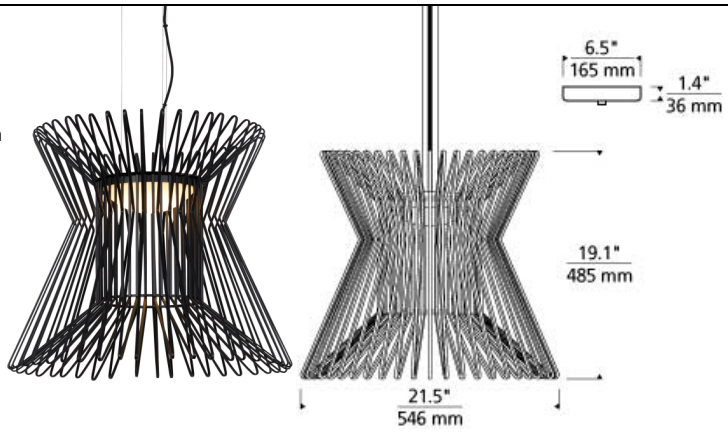

LINE - VOLTAGE PENDANTS / SUSPENSION

Syrma Pendant LED T20

DESCRIPTION

The modern Syrma LED pendant light from Tech Lighting features dozens of machined metal rods which are painstakingly fastened at perfectly spaced intervals to form an incredible multidimensional shade. This pendant is available in a scalable 19 inch height and a modest 21 inch width allowing light to illuminate smoothly through the diffused LED light source. The Syrma is ideal for kitchen island lighting, dining room lighting, home office lighting, entry lighting or even commercial conference room lighting. Inspired by mid-century modern design, the Syrma is offered in your choice of Matte Black or Satin Gold finishes and includes a coordinating cloth-covered cord and ceiling canopy. Includes 17 watt, 881 delivered lumen, 3000K LED module. Dimmable with low-voltage electronic or 0-10v 120-277V universal dimmer. Matte Black finish provided with twelve feet of field-cuttable black cloth cord. Satin Gold finish ships with twelve feet of field-cuttable cord.

INSTALLATION

This product can mount to either a 4" square electrical box with round plaster ring or an octagon electrical box.

ACCESSORIES & OPTICAL CONTROLS

Line-voltage Swag Hook

WEIGHT

18.3-18.3lb / 8.3-8.3kg ±