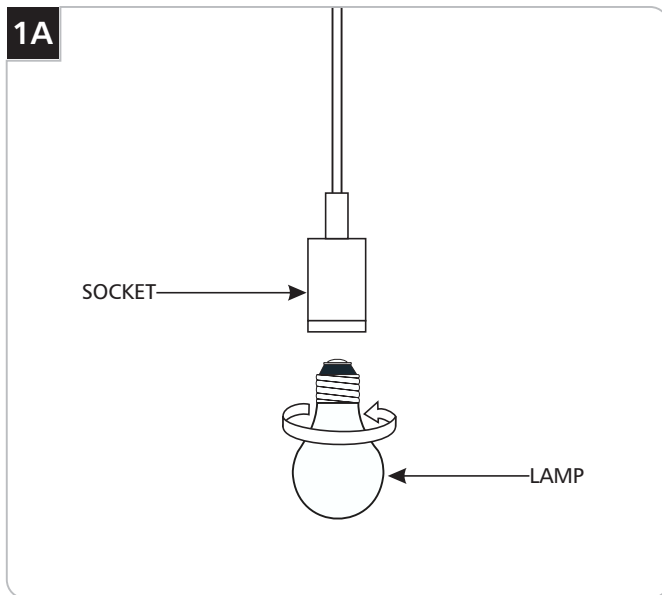

### Install the Lamp

**CAUTION:** To reduce the risk of a burn or electric shock during relamping, disconnect the power to the fixture.

Use **MAX 150 Watt** medium base lamp.

- 1 Screw the lamp into the socket.