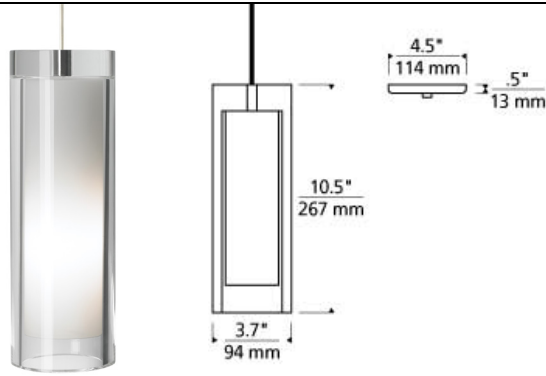

LINE - VOLTAGE PENDANTS / SUSPENSION

Sara Grande Pendant LED T20

DESCRIPTION

The Sara Grande Pendant light by Tech Lighting is simply elegant with its pure crystal shade and hand-blown glass diffuser. The Sara is cut from a solid block of crystal and formed into an elegant cylinder which surrounds the hand-blown inner white glass diffuser. The Sara comes in three on-trend finishes Antique Bronze, Chrome and Satin Nickel. Scaling at 10.5" in length and 3.7" in width the Sara Grande Pendant is ideal for kitchen island task lighting, bedroom lighting and dining room lighting. Available lamping options include compact fluorescent and no-lamp, leaving you the option to light this fixture with your preferred lamping. The Sara Grande Pendant is one of four elegant fixtures in the Sara family, simply search for Sara Grande to find its closest family member. Rated for (1) 60 watt max, E26 medium based lamp (Lamp Not Included). LED includes 120 volt 6.5 watt, 810 delivered lumen, 2700K, medium base LED BT15 lamp. Fixture is provided with six feet of field-cutable cable. Dimmable with most LED compatible ELV and TRIAC dimmers.

clear

INSTALLATION

This product can mount to either a 4" square electrical box with round plaster ring or an octagon electrical box.

WEIGHT

5.5-6lb / 2.49-2.72kg ±

clear

ORDERING INFORMATION

700 SYSTEM	SARGP	COLOR	FINISH	LAMP
TD	LINE-VOLTAGE PENDANTS/SUSPENSION	C CLEAR	Z ANTIQUE BRONZE B BLACK S SATIN NICKEL W WHITE	NO LAMP -LED827 BT15 LED 80 CRI 2700K 120V