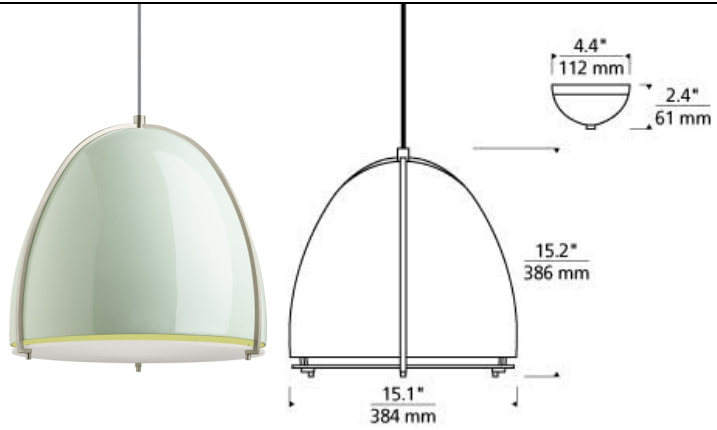

LINE - VOLTAGE PENDANTS / SUSPENSION

Paravo Pendant LED T20

DESCRIPTION

The Paravo pendant light from Tech Lighting features a precisely molded, ultra-smooth fiberglass shade that is offered in five dramatic colors including vivid tangerine, invigorating mint, deep ocean blue, arctic white and gloss black is encased within a die-cast aluminum exostructure which supports the lower diffusor of frosted plate glass. Together with its 15" diameter, 15" height and fully dimmable LED and incandescent lamping options, each of the high end materials and design elements combine to form a beautiful medium-scale contemporary pendant light fixture perfect for use as kitchen island lighting and dining room lighting as well as countless commercial lighting applications. Rated for (1) 75 watt max, E26 medium based lamp (Lamp Not Included). LED includes 120 volt 17 watt, 1680 delivered lumens, 2700K, medium base LED A21 lamp. Dimmable with most LED compatible ELV and TRIAC dimmers. Includes 12 feet of field-cutttable cloth cord.

INSTALLATION

This product can mount to either a 4" square electrical box with round plaster ring or an octagonal electrical box (not included).

ACCESSORIES & OPTICAL CONTROLS

Line-voltage Swag Hook

WEIGHT