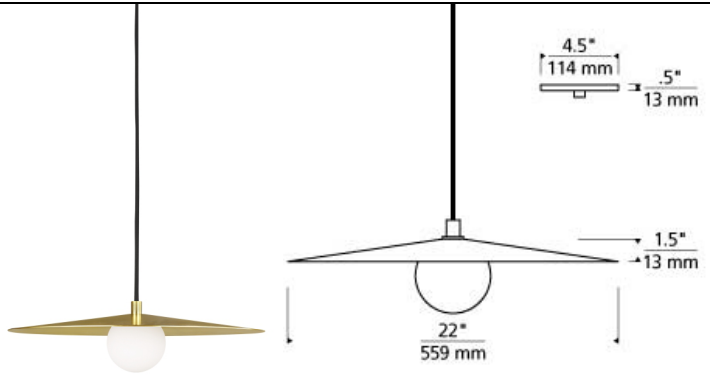

## DESCRIPTION

The Pirlo pendant by Tech Lighting contrasts a flattened metal shade with a frosted glass globe, creating the quintessential Mid-Century modern look. The metal shade directs light downward for illuminating surfaces. The shade is scaled at 22" diameter, making this pendant a sharp design piece for your living room, dining room, kitchen, and foyer. Offered in two modern finishes with and without lamp. Lamping options are compatible with most dimmers. Refer to the Dimming Chart for more information. (No Lamp) Rated for rated for (1) 5 watt max. G9 Bi-Pin lamp (Not Included). LED 120 volt 5 watt, 303 delivered lumens, 3000K, LED G9 Bi-Pin lamp. Dimmable with most LED compatible ELV and TRIAC dimmers. Fixture provided with six feet of field-cuttable black cloth cord.

## INSTALLATION

This product can mount to either a 4" square electrical box with round plaster ring or an octagon electrical box.