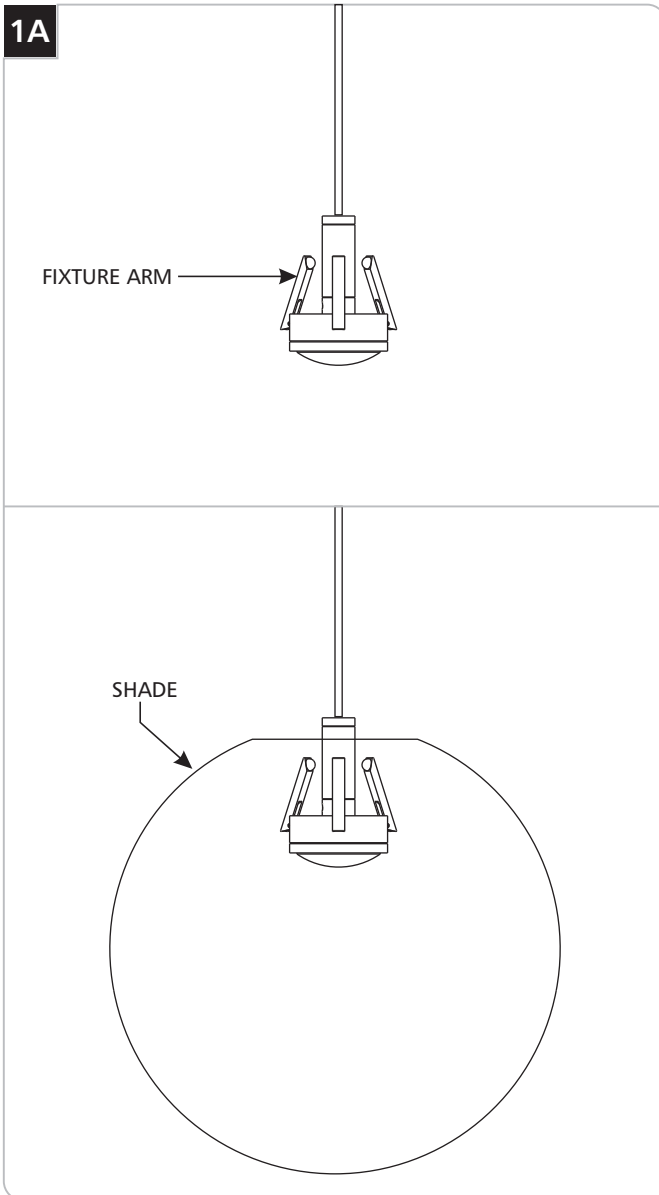

### Assemble the Fixture

**1** Fold in all the fixture arms and insert it into the shade.

**1** Release the fixture arms, center it to the shade, and gently lift the pendant up.

**SAVE THESE INSTRUCTIONS!**