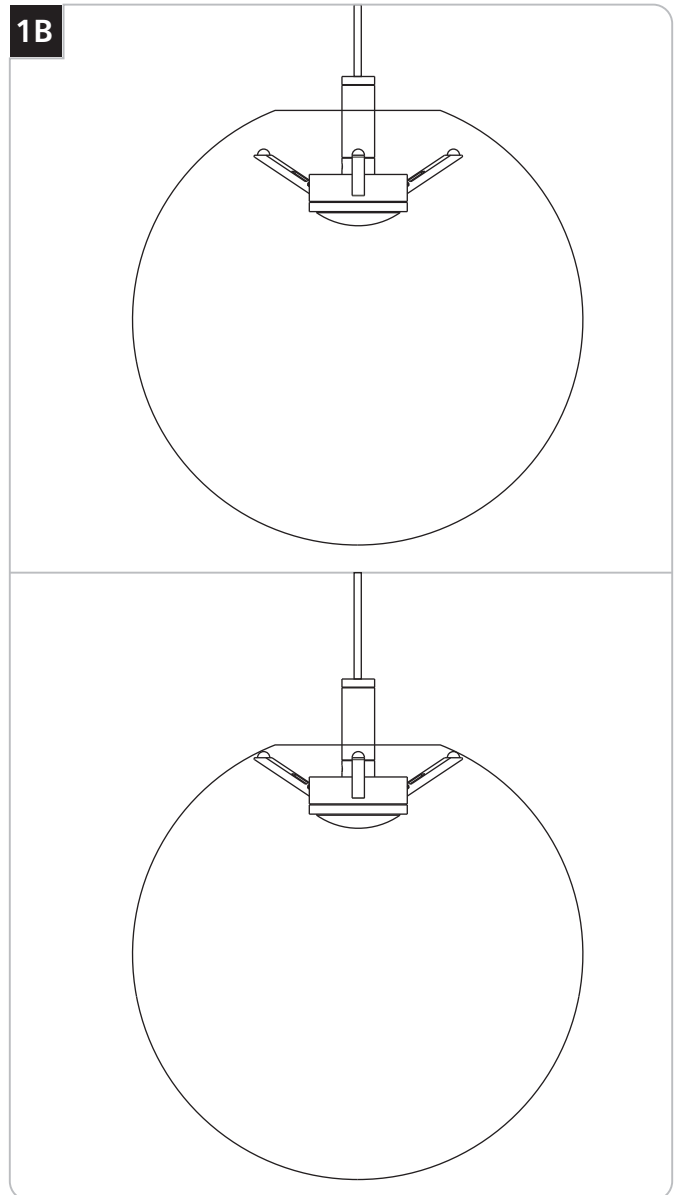

### Assemble the Fixture

**1** Fold in all the fixture arms and insert it into the shade.

**1** Release the fixture arms, center it to the shade, and gently lift the pendant up.

**SAVE THESE INSTRUCTIONS!**