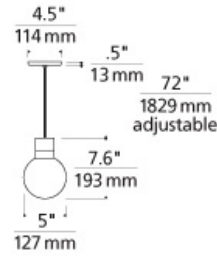

LINE - VOLTAGE PENDANTS

Mina Pendant

DESCRIPTION

An elegant sphere of pure optic crystal is laser etched to create a mysterious yet beautiful orb floating within. When illuminated by the downward-firing LED hidden within the socket, the Mina pendant light from Tech Lighting's inner orb glows brilliantly while the fixture provides a bounty of task light on surfaces below. Includes 9 watt, 135 delivered lumen, 3000K, 2200K or 3000K-2200K warm-color dimming LED module. Fixture provided with six feet of field-cutttable cloth cord. Dimmable with low-voltage electronic dimmer.

INSTALLATION

This product can mount to either a 4" square electrical box with round plaster ring or an octagon electrical box.

ORDERING INFORMATION

700	SYSTEM	MINAP	SHAPE OR SIZE	COLOR	Cord Color	FINISH	LAMP
TD	LINE-VOLTAGE		11	C CLEAR	B BLACK	R AGED BRASS	- LED 90 CRI 2200K 120V
	PENDANTS/SUSPENSION		1		I BLACK/WHITE	B BRASS	LED922
			3		U BLUE	S SATIN NICKEL	- LED 90 CRI 3000K 120V
			7		N BROWN		LED930
					P COPPER		- LED 90 CRI WARM COLOR DIMMING 3000K - LEDWD2200K 120V
					F FUSCIA		
					Y GRAY		
					O ORANGE		
					R RED		
					T TEAL		
					W WHITE		