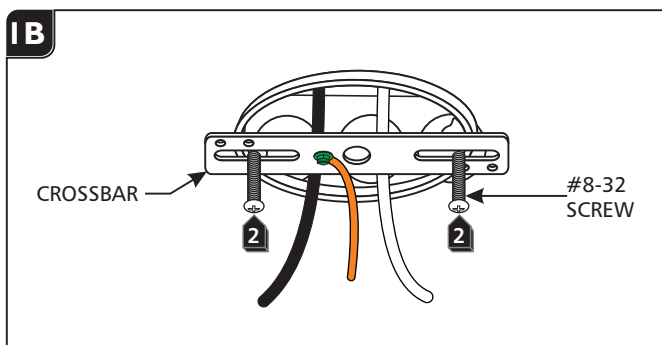

### Preparing the Canopy

- 1 Remove the crossbar from the canopy by completely unscrewing the decorative bolt.

- 2 Mount the crossbar assembly to the electrical box with the two provided #8-32 screws.

### Install the Fixture

- 1 Loosen (**Do Not Remove**) the set screw on each strain relief.
- 2 Feed a fixture cord through each the strain relief.

Note: Taping down the frayed end of the cloth may assist in feeding it through the strain relief.

**2B**

- 3** Adjust each fixture's height (from bottom of the fixture shade to top of the canopy) by pulling the fixture cords through the strain relief.
- 4** When the desired look is achieved, tighten the set screw on each strain relief.

## Install the Canopy

- 1** Place all wires and wire nut connections properly inside the electrical box.
- 2** Align the canopy center hole with the crossbar center hole.
- 3** Slide the canopy up against the ceiling and secure it in place by tightening the decorative bolt.