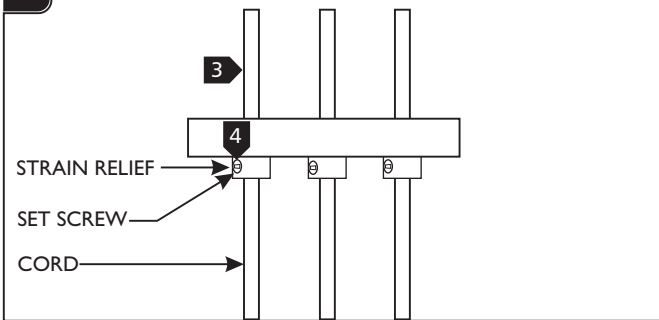

### Preparing the Canopy

- 1 Remove the crossbar from the canopy by completely unscrewing the decorative bolt.

- 2 Mount the crossbar assembly to the electrical box with the two provided #8-32 screws.

### Install the Fixture

- 1 Loosen (**Do Not Remove**) the set screw on each strain relief.
- 2 Feed a fixture cord through each the strain relief.

Note: Taping down the frayed end of the cloth may assist in feeding it through the strain relief.

**2B**

- 3** Adjust each fixture's height (from bottom of the fixture shade to top of the canopy) by pulling the fixture cords through the strain relief.
- 4** When the desired look is achieved, tighten the set screw on each strain relief.

## Install the Canopy

- 1** Place all wires and wire nut connections properly inside the electrical box.
- 2** Align the canopy center hole with the crossbar center hole.
- 3** Slide the canopy up against the ceiling and secure it in place by tightening the decorative bolt.