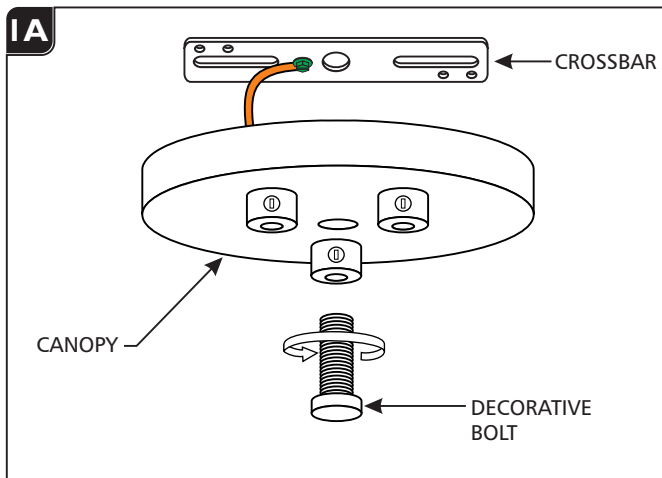

### PENDANTS

**GENERAL PRODUCT INFORMATION:** 

These fixtures are intended to be installed utilizing NEC compliant junction boxes.

This product is suitable for damp locations.

This instruction shows a typical installation.

### Preparing the Canopy

- 1 Remove the crossbar from the canopy by completely unscrewing the decorative bolt.

- 2 Mount the crossbar assembly to the electrical box with the two provided #8-32 screws.

### Install the Fixture

- 1 Loosen (**Do Not Remove**) the set screw on each strain relief.
- 2 Feed a fixture cord through each the strain relief.

Note: Taping down the frayed end of the cloth may assist in feeding it through the strain relief.

**2B**

- 3** Adjust each fixture's height (from bottom of the fixture shade to top of the canopy) by pulling the fixture cords through the strain relief.
- 4** When the desired look is achieved, tighten the set screw on each strain relief.