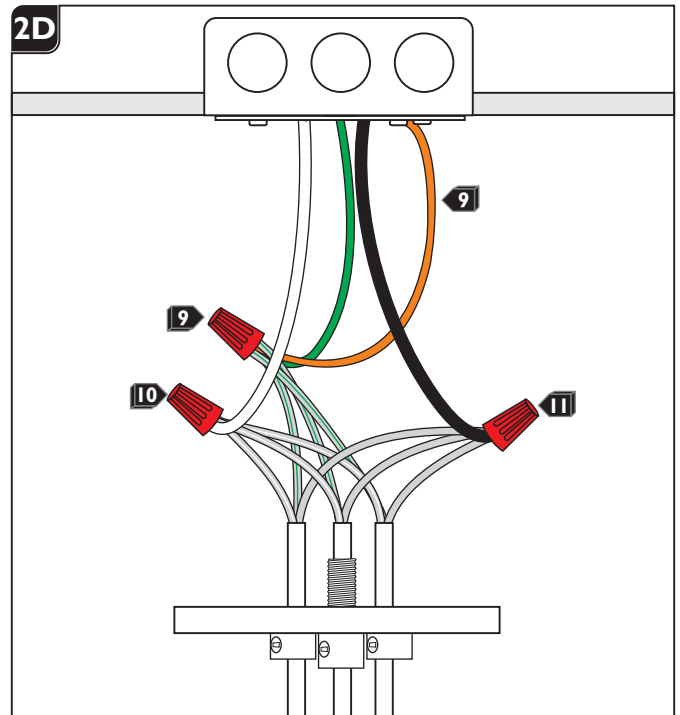

- **5** Leave 6" of the cord behind the canopy for power connections. Cut the excess cord.
- **6** From the end of the cord, strip the insulation 4" using a sharp knife. **Make sure not to nick the inner wires.**
- **7** Strip the end of the wires.
- **8** Repeat for all the cords.

2D