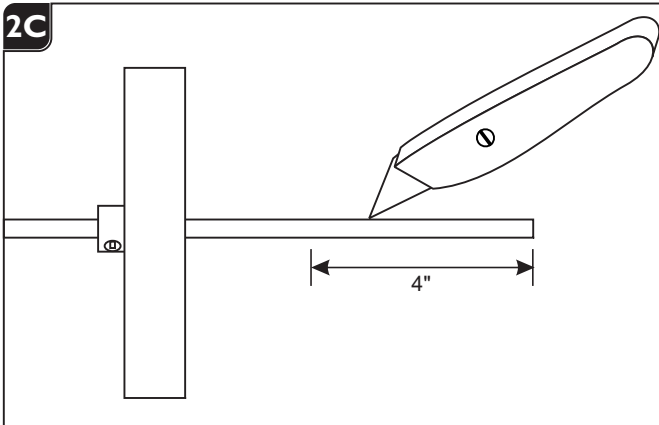

- **3** Adjust each fixture's height (from bottom of the fixture shade to top of the canopy) by pulling the fixture cords through the strain relief.
- **4** When the desired look is achieved, tighten the set screw on each strain relief.

2C