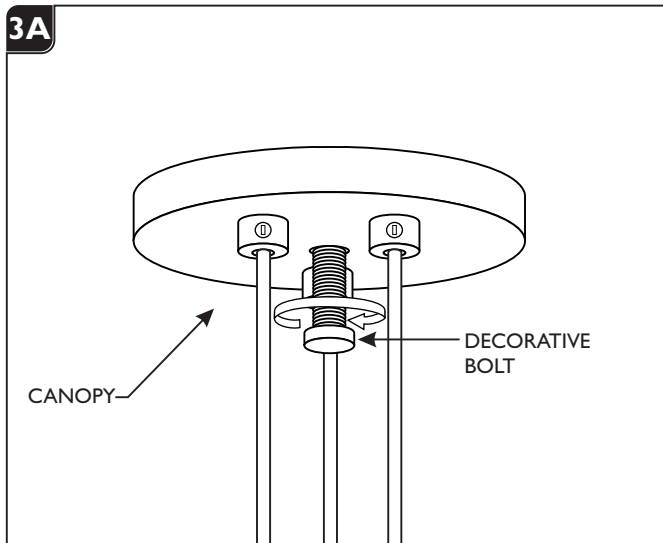

Install the Canopy

1. **1** Place all wires and wire nut connections properly inside the electrical box.
2. **2** Align the canopy center hole with the crossbar center hole.
3. **3** Slide the canopy up against the ceiling and secure it in place by tightening the decorative bolt.