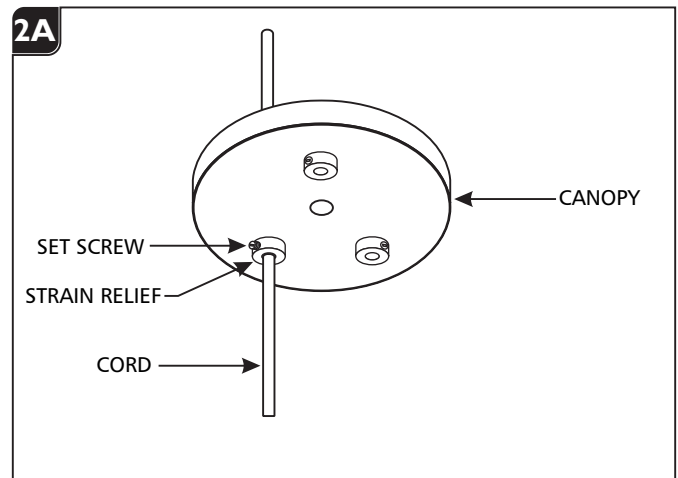

### Preparing the Canopy

- 1 Remove the crossbar from the canopy by completely unscrewing the decorative bolt.

- 2 Mount the crossbar assembly to the electrical box with the two provided #8-32 screws.

### Install the Fixture

- 1 Loosen (**Do Not Remove**) the set screw on each strain relief.
- 2 Feed a fixture cord through each the strain relief.

Note: Taping down the frayed end of the cloth may assist in feeding it through the strain relief.

**2B**

- 3** Adjust each fixture's height (from bottom of the fixture shade to top of the canopy) by pulling the fixture cords through the strain relief.
- 4** When the desired look is achieved, tighten the set screw on each strain relief.