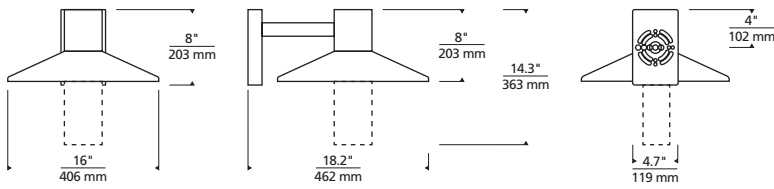

* Visit techlighting.com for specific warranty limitations and details.

ASH 16
shown in charcoal/clear cylinder

ASH 16
shown in bronze/clear lens

ORDERING INFORMATION

7000WASH	CRI / CCT	LENGTH	LENS	FINISH	VOLTAGE	OPTIONS
L927	LED LO-OUTPUT 90 CRI, 2700K	16 16"	C CLEAR CYLINDER	Z BRONZE	UNV 120V-277V UNIVERSAL	NONE
H927	LED HI-OUTPUT 90 CRI, 2700K		D CLEAR LENS	H CHARCOAL		PC BUTTON PHOTOCONTROL
L930	LED LO-OUTPUT 90 CRI, 3000K					SP SURGE PROTECTION
H930	LED HI-OUTPUT 90 CRI, 3000K					PCSP BUTTON PHOTOCONTROL & SURGE PROTECTION

ASH 16 WALL SCONCE

Ash 16

PHOTOMETRICS*

*For latest photometrics, please visit www.techlighting.com/OUTDOOR

ASH 16 WITH CLEAR LENS

Total Lumen Output: 1406
 Total Power: 18
 Luminaire Efficacy: 78
 Color Temp: 3000K
 CRI: 90
 BUG Rating: B1-U0-G0