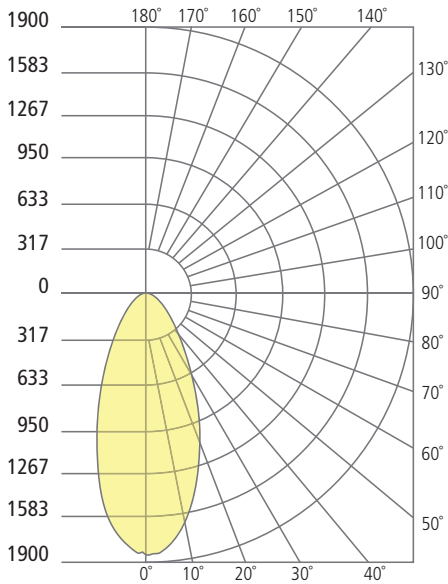

ASH 16 WALL SCONCE

Ash 16

PHOTOMETRICS*

*For latest photometrics, please visit www.techlighting.com/OUTDOOR

ASH 16 WITH CLEAR LENS

Total Lumen Output: 1406
 Total Power: 18
 Luminaire Efficacy: 78
 Color Temp: 3000K
 CRI: 90
 BUG Rating: B1-U0-G0