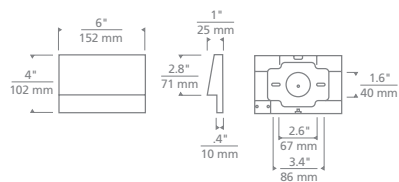

Krysen Outdoor Wall/Step Light

PROJECT INFO

FIXTURE TYPE & QUANTITY

JOB NAME & INFO

NOTES

© 2021 Tech Lighting, L.L.C. All rights reserved. The "Tech Lighting" graphic is a registered trademark. Tech Lighting reserves the right to change specifications for product improvements without notification.

VISUAL COMFORT & Co.

7400 Linder Avenue, Skokie, Illinois 60077

T 847.410.4400