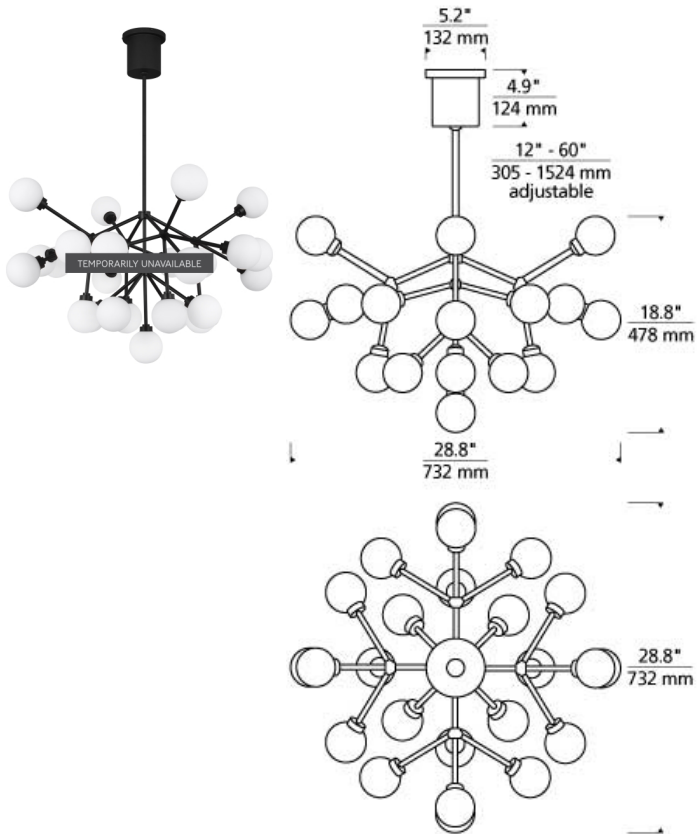

Mara Chandelier LED

DESCRIPTION

The Mara LED chandelier from Tech Lighting is a wholly modern interpretation of classic multi-arm chandelier, but rarely does a fixture provide such dramatic impact. Whether you select the warm aged brass finish or the sleek satin nickel finish, each chandelier features twenty five individual frosted glass globes which smoothly diffuse the LED light sources for an unmistakably high-end look. With its medium scale and plentiful, fully dimmable LED light output, the Mara chandelier is an incredible choice for making an impactful statement as dining room lighting, kitchen island lighting, living room lighting or foyer lighting. If you have something larger in mind, be sure to check out the Mara Grande chandelier also available from Tech Lighting. Includes (25) 2.6 watt, 67 delivered lumen (1675 total delivered lumens), 2700K LED modules. Fixture provided with 36 inches of variable rigid stems (includes (1) 12 inch & two 24 inch) in coordinating finish. Dimmable with most LED compatible ELV and TRIAC dimmers. Can be installed on a sloped ceiling up to 45°.

INSTALLATION

This product can mount to either a 4" square electrical box with round plaster ring or an octagon electrical box.

WEIGHT

12-12lb / 5.44-5.44kg ±

white/aged brass white/satin nickel white/matte black

ORDERING INFORMATION

700MRA	COLOR	FINISH	LAMP
	W WHITE	R AGED BRASS B MATTE BLACK S SATIN NICKEL	-LED927 LED 90 CRI 2700K 120V

700 MRA _____

FIXTURE TYPE: _____

JOB NAME: _____

NOTES: _____